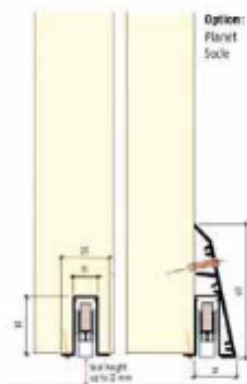

Drop Seal / Door Seal / Door Opener

Planet FT

Profile dimension 13 x 30 ± 22

Important features

- Seal height up to 422 mm
- Unilateral release with parallel drop down
- Does not drag on the floor
- Automatic compensation to inclined floors
- One groove width for any requirement
- Even for hinged double doors with flush bolt or driving bar
- With optimal sealing, sound reduction of up to 48 dB
- High-grade silicone lip, simple lift height adjustment
- Can be shortened to the next stock lengths

Option

Mounting with Planet Sock

Planet FT

VERSIONS			
FT → 89 | 48 dB		FT → FH → 89 | 48 dB	
Part code	Length mm	Part code	Length mm
70035	350	71035	350
70045	450	71045	450
70055	550	71055	550
70065	650	71065	650
70075	750	71075	750
70085	850	71085	850
70095	950	71095	950
70105	1050	71105	1050
70115	1150	71115	1150
70125	1250	71125	1250
70135	1350	71135	1350
70145	1450	71145	1450
70600	<6000	71600	<6000

Groove size 0,1 x 30,5 mm