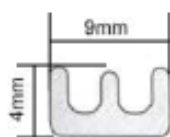

Technical data

Material	- Stainless steel
Size	- Width: 60 mm / Height: 165 mm / Depth: 65 mm
Tensile force/door	- 27 N
Mounting	- On the door leaf with double-sided adhesive tape
Set	- Containing 2 units foot door opener, complete, cleaning cloth, tool set, adhesive tape, label, installation instructions
Item number	- N-1011
Accessories	- No accessories required
Installation time	- Less than 5 minutes

Open Doors Hands Free, Prevent The Spread of Viruses And Bacteria...

MI-FH-619

SUS304 Stainless Steel Step & Pull Door Opener
Satin Stainless Steel

Self-adhesive Seals

MI-049
Door Parameter Seal
D-profile 9mm x 8mm x 6 meter
Color: Grey & Brown

MI-048
Door Parameter Seal
E-profile 9mm x 4mm
Color: Grey & Brown

MI-050
Door Parameter Seal
P-profile 9mm x 5.5mm
Color: Grey & Brown

MI-047
Door Parameter Seal
I-profile 9mm x 2mm
Color: White

Installation Method: