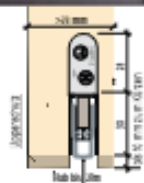

PLANET HS

Sound reduction: 48 dB
Length: 220 – 6000 mm
Options: Standard / Anti Bacterial
fire-retardant / sliding doors
Material: Aluminium, silicone