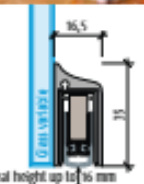

Residential | Office | Hotel | Hospital

PLANET HS

Sound reduction: 48 dB
 Length: 220 – 6000 mm
 Options: Standard / Anti Bacterial
 fire-retardant / sliding doors
 Material: Aluminium, silicone

OPTIONS

HS → RD 48 dB		HS → FH + RD 48 dB	
Art. no.	length mm	Art. no.	length mm
76034	335	77034	335
76046	460	77046	460
76059	585	77059	585
76071	710	77071	710
76084	835	77084	835
76096	960	77096	960
76109	1085	77109	1085
76121	1210	77121	1210
76134	1335	77134	1335
76146	1460	77146	1460
76600	<6000	77600	<6000

MAIN FUNCTIONS

PLANET KG-S

Sound reduction: 48 dB
 Length: 335 – 6000 mm
 Options: Standard / fire-retardant / sliding doors
 Material: Aluminium, silicone

OPTIONS

KG-S → RD 48 dB		KG-S → RD 48 dB	
Art. no.	length mm	Art. no.	length mm
38046-S	459	38046-SX	459
38059-S	584	38059-SX	584
38071-S	709	38071-SX	709
38084-S	834	38084-SX	834
38096-S	959	38096-SX	959
38109-S	1084	38109-SX	1084
38121-S	1209	38121-SX	1209
38134-S	1334	38134-SX	1334
38146-S	1459	38146-SX	1459
38200-S	<6000	38200-SX	<6000

Select L or R when ordering

MAIN FUNCTIONS

Drop Seal / Door Seal / Door Opener

Planet FT

Profile dimension 13 x 30 ± 22

Important features

- Seal height up to 422 mm
- Unilateral release with parallel drop down
- Does not drag on the floor
- Automatic compensation to inclined floors
- One groove width for any requirement
- Even for hinged double doors with flush bolt or driving bar
- With optimal sealing, sound reduction of up to 48 dB
- High-grade silicone lip, simple lift height adjustment
- Can be shortened to the next stock lengths