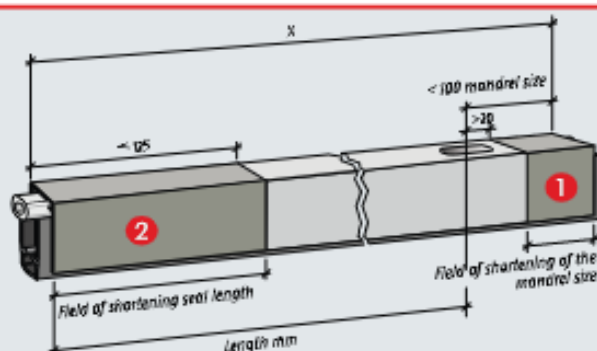

Planet TR 125 double shortening $\varnothing 5 \times 13$ mm

Order information:

Planet TR125 double shortening

- → Part Nr 900390
- → Planet type: Part Nr
- → Planet length
- → Mandrel size 20-100 mm
- → Drilling 5x13mm

Correct shortening order

1. 1 → first shorten the mandrel size
2. 2 → then shorten the seal length

Planet type	Smoke-proof (RD)	Fire resistant and smokeproof (RD+FH)	length mm	mandrel size mm	X mm	drilling type
HS	●	●	335 - 1460	20 - 100		5x13 mm
RH	●	●	335 - 1460	20 - 100		5x13 mm
RF	●	●	350 - 1350	20 - 100		5x13 mm
MF	●	●	460 - 1585	20 - 100		5x13 mm

Example:

HS	●	● FH+RD	960 mm	+45 mm	±1005 mm	5x13 mm

Art. Nr. 900390 = 77096 / D 45 / 5 x 13 mm

Planet KR Flush bolt and driving bar rods

Important features

- continuous drop-down seal Planet
- sound protection
- appropriate for Planet profile dimension B3
- with integrated plastic guide
- execution for DIN L and DIN R
- Planet drop-down seal prepared to fix dimension
- adjustable locking bolt