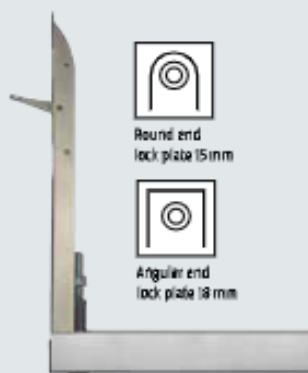

Example:

HS	●	● FH+RD	960 mm	+45 mm	±1005 mm	5x13 mm
----	---	---------	--------	--------	----------	---------

Art. Nr. 900390 = 77096 / D 45 / 5 x 13 mm

Planet KR Flush bolt and driving bar rods

Important features

Manufacturing

- length x width x depth: 250 x 15 x 15 mm
- surface: brushed, matt nickel-plated

KR FLUSH BOLT

KR Round lock plate	KR Angular lock plate
Art. No.	Art. No.
4010 (on the bottom)	4020 (on the bottom)
4011 (on the top)	4021 (on the top)