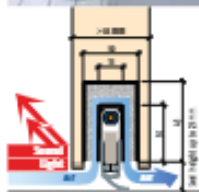

PLANET MinE

Sound reduction: 27 dB

Length: 220 – 2000 mm

Options: Standard / fire-retardant / sliding doors

Material: Aluminium, silicone