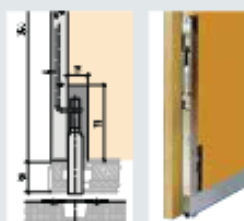

Manufacturing

- length x width x depth: 250 x 15 x 15 mm
- surface: brushed, matt nickel-plated

KR FLUSH BOLT

KR Round lock plate	KR Angular lock plate
Art. No.	Art. No.
4010 (on the bottom)	4020 (on the bottom)
4011 (on the top)	4021 (on the top)