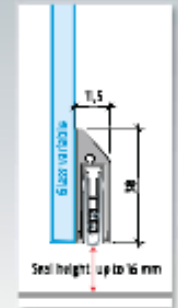

MAIN FUNCTIONS

PLANET RF

Sound reduction: 42 dB
Length: 335 – 6000 mm
Options: Standard / fire-retardant / sliding doors
Material: Aluminium, silicone

OPTIONS

RF → RD 42 dB		RF → FH + RD 42 dB	
Art. No.	Length mm	Art. No.	Length mm
86035 L R	350	84035 L R	350
86045 L R	450	84045 L R	450
86055 L R	550	84055 L R	550
86065 L R	650	84065 L R	650
86075 L R	750	84075 L R	750
86085 L R	850	84085 L R	850
86095 L R	950	84095 L R	950
86105 L R	1050	84105 L R	1050
86115 L R	1150	84115 L R	1150
86125 L R	1250	84125 L R	1250
86135 L R	1350	84135 L R	1350
86145 L R	1450	84145 L R	1450
86600 L R	<6000	84600 L R	<6000

Planet SN → 22 x 30 mm | ↓ 7 x 16 mm | ← 44 dB

Technical specifications

Profile material	aluminium, → 22 x 30 mm
Groove size	22,2 mm wide and 30,5 to 35 mm deep
Seal profile	high-grade silicone
Seal height / lift height	→ 7-16 mm
Floor guides	30 level, 3 pieces for door gap 7-10 / 10-12 / 12-16 mm
Sound absorption value	up to ← 44 dB with 7 mm gap
Lengths in stock	755, 890, 1205, 1330, 1215, 1380, 1595, 1680 mm
Special lengths	up to 6000 mm on request
Release	integrated in the floor guide → available
Can be shortened	125 mm
Mounting	externally with stainless steel angle bracket and screws
Test certificates	on request

Planet KG-S narrow → 11,5 x 38 mm | ↓ 16 mm | ← 48 dB

Technical specifications

Profile material	Aluminium, → 11,5x38 mm, stainless steel on order fire seal available
Seal profile	high-grade silicone or high-grade self-extinguishing silicone
Seal height	Up to ← 16 mm
Sound absorption value	Up to ← 48 dB at 7 mm gap to the floor, up to ← 47 dB at 16 mm gap to the floor
Lift height adjustment	on the release knob with an Allen key 3 mm
Lengths in stock	345, 480, 765, 890, 945, 1080, 1290, 1515, 1640 mm
Special lengths	on request up to 6000 mm, sliding door up to 1000 mm
Release	integrated on hinge side
Can be shortened	up to the maximum of 35 mm
Mounting	to be glued
Frame protector plate	Stainless, hammer fixed, 28 x 28 mm
Test approvals	on request