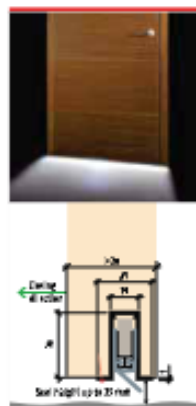

MAIN FUNCTIONS

PLANET RF

Sound reduction: 42 dB
Length: 335 – 6000 mm
Options: Standard / fire-retardant / sliding doors
Material: Aluminium, silicone