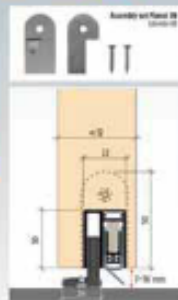

Planet SN → 22 x 30 mm | ↓ 7 x 16 mm | ← 44 dB

Technical specifications

Profile material	aluminium, → 22 x 30 mm
Groove size	22,2 mm wide and 30,5 to 35 mm deep
Seal profile	high-grade silicone
Seal height / lift height	→ 7-16 mm
Floor guides	30 level, 3 pieces for door gap 7-10 / 10-12 / 12-16 mm
Sound absorption value	up to ← 44 dB with 7 mm gap
Lengths in stock	755, 890, 1205, 1330, 1215, 1380, 1595, 1680 mm
Special lengths	up to 6000 mm on request
Release	integrated in the floor guide → available
Can be shortened	125 mm
Mounting	externally with stainless steel angle bracket and screws
Test certificates	on request