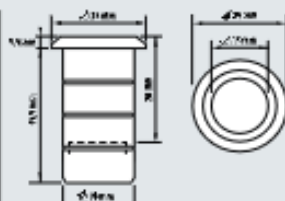

Planet BM-R $\varnothing 15$ mm

OPTIONS

Planet BM-R $\varnothing 15$ mm

Type	Art. No.
Stainless steel, polished	900608
Brass, satin finish	900608-M