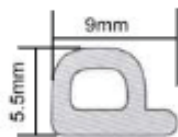

Technical data

Material	- Stainless steel
Size	- Width: 60 mm / Height: 165 mm / Depth: 65 mm
Tensile force/door	- 27 N
Mounting	- On the door leaf with double-sided adhesive tape
Set	- Containing 2 units foot door opener, complete, cleaning cloth, tool set, adhesive tape, label, installation instructions
Item number	- N-1011
Accessories	- No accessories required
Installation time	- Less than 5 minutes

Open Doors Hands Free, Prevent The Spread of Viruses And Bacteria...

MI-FH-619

SUS304 Stainless Steel Step & Pull Door Opener
Satin Stainless Steel

Self-adhesive Seals

MI-049
Door Parameter Seal
D-profile 9mm x 8mm x 6 meter
Color: Grey & Brown

MI-048
Door Parameter Seal
E-profile 9mm x 4mm
Color: Grey & Brown

MI-050
Door Parameter Seal
P-profile 9mm x 5.5mm
Color: Grey & Brown

MI-047
Door Parameter Seal
I-profile 9mm x 2mm
Color: White

Installation Method: