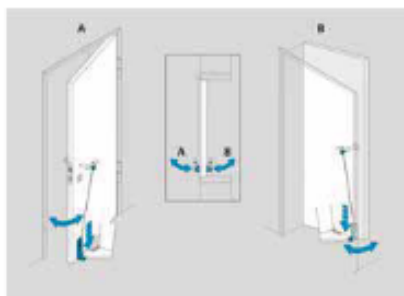

- Open door hands-free hygienic and practical in one
- Can be retrofitted practically anywhere
- Quick and easy installation: anyone can install it
- Ready to use in 5 minutes
- No Damage to the door (no drilling)
- Can be removed again without a trace
- Swiss quality