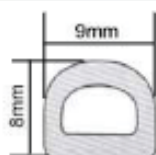

Technical data

Material	- Stainless steel
Size	- Width: 60 mm / Height: 165 mm / Depth: 65 mm
Tensile force/door	- 27 N
Mounting	- On the door leaf with double-sided adhesive tape
Set	- Containing 2 units foot door opener, complete, cleaning cloth, tool set, adhesive tape, label, installation instructions
Item number	- N-1011
Accessories	- No accessories required
Installation time	- Less than 5 minutes

Open Doors Hands Free, Prevent The Spread of Viruses And Bacteria...

MI-FH-619

SUS304 Stainless Steel Step & Pull Door Opener
Satin Stainless Steel

Self-adhesive Seals

MI-049
Door Parameter Seal
D-profile 9mm x 8mm x 6 meter
Color: Grey & Brown