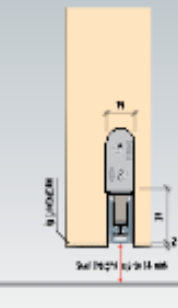

Planet KT → 13 x 25 mm | ↓ 18 mm | ← 48 dB

Technical specifications

Profile material	Aluminium, → 13 x 25 mm
Groove size	13 mm wide with depth 25.0 up to 35 mm
Seal profile	high-grade silicone or high-grade self-extinguishing silicone
Seal height	up to ← 18 mm
Sound absorption value	up to ← 48 dB at 7 mm gap to the floor, up to ← 48 dB at 18 mm gap to the floor
Lift height adjustment	on the release knob with an Allen key 3 mm
Lengths in stock	390, 480, 605, 715, 835, 945, 1065, 1285, 1515, 1645 mm
Special lengths	on request up to 6000 mm
Release	integrated on hinge side
Can be shortened	up to the maximum of 125 mm (115 mm only 175 mm)
Mounting	to the side with stainless steel angle brackets and screws
Frame protector plate	Stainless, hammer fixed, 30 x 28 mm
Test approvals	on request