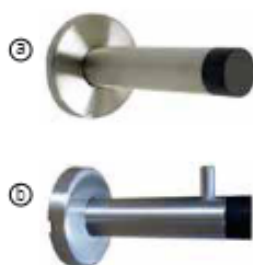

Door Stopper

MI-301 BSN
Magnetic Door Holder

MI-801
Stainless Steel
Strong Magnetic Door
Stopper

MI-305 BSN
Adjustable Door Holder

80mm-100mm

MI-1102
Magnetic Door Holder
BSN

MI-555
Magnetic Door Holder
Size: 4"
BSN, AB

MI-550
Magnetic Door Holder
Size: 3"
BSN, AB, AC, GP

F01-014
Stainless Steel
Door Stopper

a) MI-5025
Door Stopper
BSN, AB, AC, Black

b) MI-848
SN, AB
Magnetic Door Stopper

LDL-301
SUS 304 Stainless Steel
Door Stopper
Size: 140mm

DS-039
Stainless Steel
Door Stopper

F05-003
Door Stopper
Satin Nickel, Black

DS-012
Stainless Steel
Door Stopper

MI-015
Magnetic Door Stopper
BSN, Black

MI-019
L120 X W50 X H32mm
Door Rubber Stopper
with Stainless Steel Holder

LAMP MI, MER
Ivory / Brown
Magnetic Door Holder

LAMP DJ-175
Step on
Door Holder

a) DS-21 b) DS-52
a) SUS 304 Stainless Steel
Stopper
Size: 76mm
b) SUS 304 Stainless Steel
Stopper With Hook
Size: 76mm

F03-020
Stainless Steel
Door Stopper with Catch