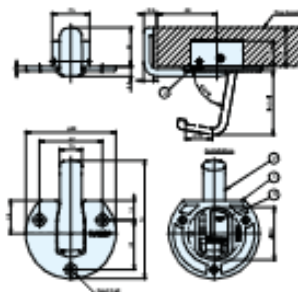

Bolts / Hooks

LAMP SSF-10-SW VANITY HOOK WITH SWAROVSKI CRYSTAL

LAMP NF-60F

Silver Recessed Hook

PXB-GN05-111

Features & Advantages

- Soft silicon rubber to prevent injuries for CHILDREN
- Heavy duty
- Colors will never fade
- Innovative & lively colors matching with your doors & furnitures
- Suitable for use in residential, hotels, hospital, kindergarten, etc....

Dimensions: W25xH75xD35
Load Capacity: 80N / 8.1kgf
Material: Silicone Rubber (Q),
Stainless Steel (SUS304)

LAMP

PXB-GR05-111

Dimensions : W15 x H44.5 x D50.5
Load Capacity : 100N / 10.2kgf
Material : Silicone Rubber (Q),
Stainless Steel (SUS304)

Covered with colorful and round-shaped silicon, this softhearted hook gives a touch of light to various environments such as nursery, primary schools and nursing homes.

Rounded design with light, pastel colours and a soft touch provide the space with a friendly atmosphere.

Features