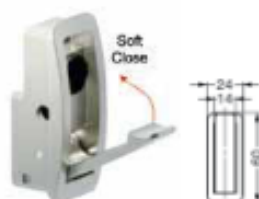

LAMP NF-60F

Silver Recessed Hook