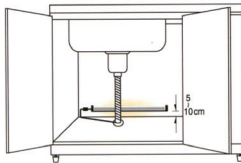

Dehumidifier Rod

Important

MI-A370

Eliminates humidity, Mildew and condensation

Prevents moldy and smelly undersink cabinet.

With Mesh cover size: 70(L) X3.5(w) x 3.5(W)cm

Power consumption: 24W/220V

Coverage area: 1m³

Installation: plug into electrical socket or connector

Safety control: Auto temperature sensor to prevent overheating.

Size	12" (30.5cm)	18" (45.7cm)	24" (61cm)	27.5" (70cm)	30" (76.2cm)	36" (91.4cm)
Power	9W	15W	22W	24W	26W	32W
Space	0.7m³	0.7m³	1m³	1.1m³	1.15m³	1.4m³