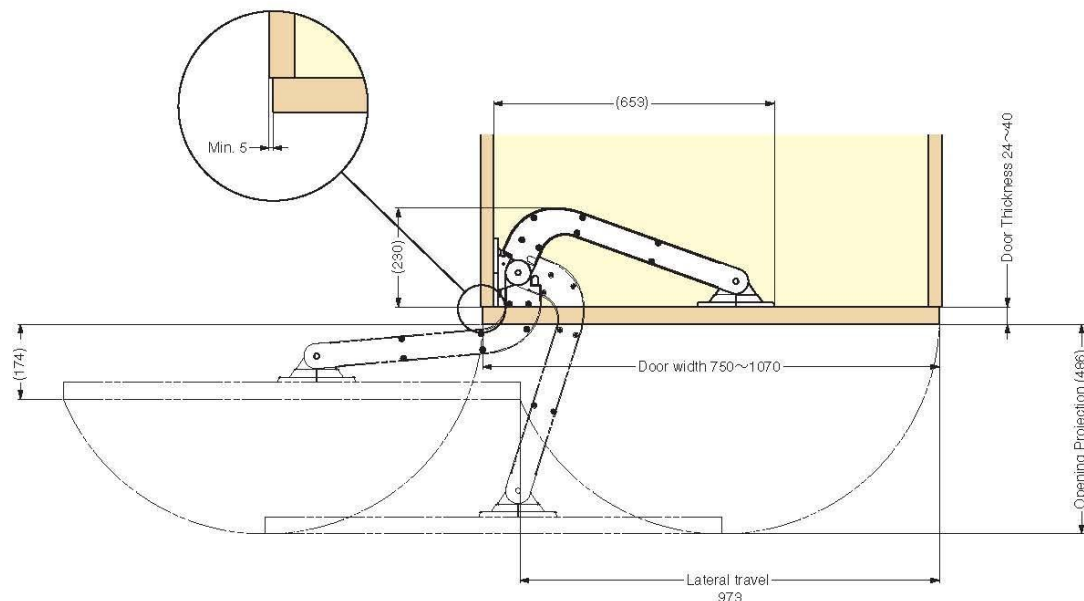

■ Applicable Door Load Capacity

Open/Close cycles	Door sagging	
	3 mm	5 mm
60,000	70 kg	90 kg
80,000	50 kg	80 kg
100,000	40 kg	70 kg