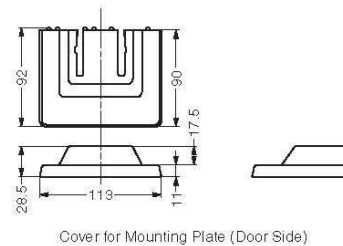

## MonoFlat LIN-X hinge®

	LIN-X1000
Door Width	750 ~ 1100 mm
Door Height	Max. 2980 mm
Door Thickness	24 ~ 40 mm
Door Weight	Max. 90 kg/Door

### ■ Applicable Door Load Capacity

Open/Close cycles	Door sagging	
	3 mm	5 mm
60,000	70 kg	90 kg
80,000	50 kg	80 kg
100,000	40 kg	70 kg

## Parts Set (Per Door) Necessary Parts

Item Code	Item Name
—	LIN-X1000

Parts Included

No.	Qty	Part Name	Description
1	1 pc	 Arm A	<ul style="list-style-type: none"> <li>Material Aluminium Alloy</li> <li>Finish Painting</li> </ul>
2	1 pc	 Arm B	<ul style="list-style-type: none"> <li>Material Aluminium Alloy</li> <li>Finish Painting</li> </ul>
3	4 pcs	 Cover for Mounting Plate (Hinge Side)	<ul style="list-style-type: none"> <li>Material ABS Resin</li> <li>Finish White</li> </ul>
4	4 pcs	 Cover for Mounting Plate (Door Side)	<ul style="list-style-type: none"> <li>Material ABS Resin</li> <li>Finish White</li> </ul>

## Parts Drawing