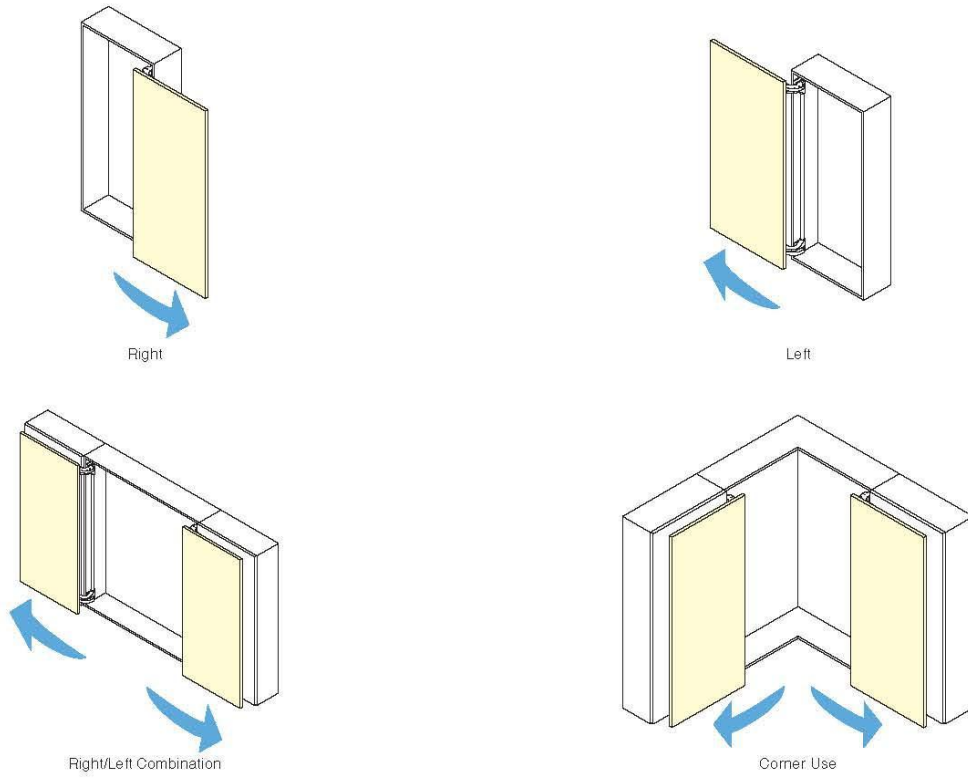

■ Various Applications