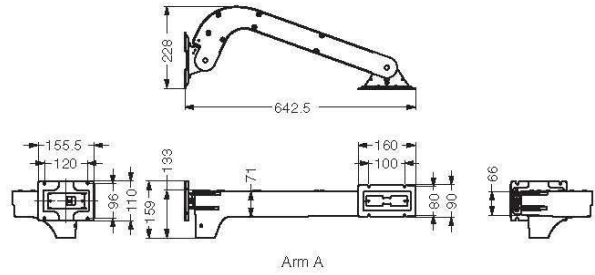

## MonoFlat LIN-X hinge®

	LIN-X1000
Door Width	750 ~ 1100 mm
Door Height	Max. 2980 mm
Door Thickness	24 ~ 40 mm
Door Weight	Max. 90 kg/Door

### ■ Applicable Door Load Capacity

Open/Close cycles	Door sagging	
	3 mm	5 mm
60,000	70 kg	90 kg
80,000	50 kg	80 kg
100,000	40 kg	70 kg

## Parts Set (Per Door) Necessary Parts

Item Code	Item Name
—	LIN-X1000

Parts Included

No.	Qty	Part Name	Description
1	1 pc	 Arm A	<ul style="list-style-type: none"> <li>Material Aluminium Alloy</li> <li>Finish Painting</li> </ul>
2	1 pc	 Arm B	<ul style="list-style-type: none"> <li>Material Aluminium Alloy</li> <li>Finish Painting</li> </ul>
3	4 pcs	 Cover for Mounting Plate (Hinge Side)	<ul style="list-style-type: none"> <li>Material ABS Resin</li> <li>Finish White</li> </ul>
4	4 pcs	 Cover for Mounting Plate (Door Side)	<ul style="list-style-type: none"> <li>Material ABS Resin</li> <li>Finish White</li> </ul>

## Parts Drawing