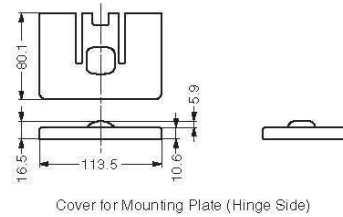

## MonoFlat LIN-X hinge®

	LIN-X1000
Door Width	750 ~ 1100 mm
Door Height	Max. 2980 mm
Door Thickness	24 ~ 40 mm
Door Weight	Max. 90 kg/Door

### ■ Applicable Door Load Capacity

Open/Close cycles	Door sagging	
	3 mm	5 mm
60,000	70 kg	90 kg
80,000	50 kg	80 kg
100,000	40 kg	70 kg

## Parts Set (Per Door) Necessary Parts

Item Code	Item Name
—	LIN-X1000

Parts Included

No.	Qty	Part Name	Description
1	1 pc	 Arm A	<ul style="list-style-type: none"> <li>Material Aluminium Alloy</li> <li>Finish Painting</li> </ul>
2	1 pc	 Arm B	<ul style="list-style-type: none"> <li>Material Aluminium Alloy</li> <li>Finish Painting</li> </ul>
3	4 pcs	 Cover for Mounting Plate (Hinge Side)	<ul style="list-style-type: none"> <li>Material ABS Resin</li> <li>Finish White</li> </ul>
4	4 pcs	 Cover for Mounting Plate (Door Side)	<ul style="list-style-type: none"> <li>Material ABS Resin</li> <li>Finish White</li> </ul>

## Parts Drawing