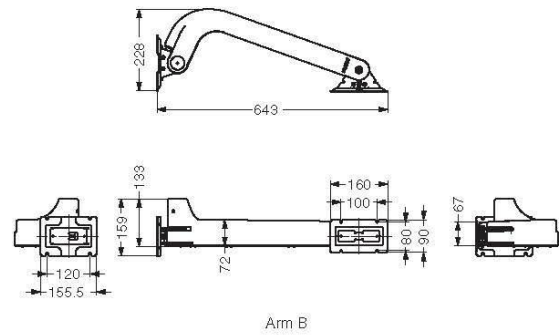

## MonoFlat LIN-X hinge®

	LIN-X1000
Door Width	750 ~ 1100 mm
Door Height	Max. 2980 mm
Door Thickness	24 ~ 40 mm
Door Weight	Max. 90 kg/Door

### ■ Applicable Door Load Capacity

Open/Close cycles	Door sagging	
	3 mm	5 mm
60,000	70 kg	90 kg
80,000	50 kg	80 kg
100,000	40 kg	70 kg

## Parts Set (Per Door) Necessary Parts

Item Code	Item Name
—	LIN-X1000

Parts Included

No.	Qty	Part Name	Description
1	1 pc	 Arm A	<ul style="list-style-type: none"> <li>Material Aluminium Alloy</li> <li>Finish Painting</li> </ul>
2	1 pc	 Arm B	<ul style="list-style-type: none"> <li>Material Aluminium Alloy</li> <li>Finish Painting</li> </ul>
3	4 pcs	 Cover for Mounting Plate (Hinge Side)	<ul style="list-style-type: none"> <li>Material ABS Resin</li> <li>Finish White</li> </ul>
4	4 pcs	 Cover for Mounting Plate (Door Side)	<ul style="list-style-type: none"> <li>Material ABS Resin</li> <li>Finish White</li> </ul>

## Parts Drawing