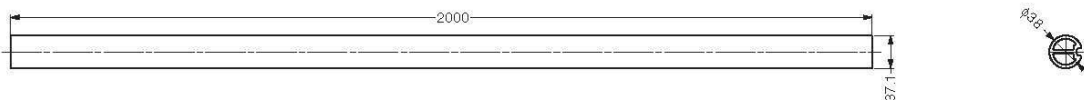

Connecting Bar Necessary Parts

No.	Qty	Part Name	Item Code	Item Name	Description
5	1 pc	 Connecting Bar	—	LIN-X100-L2000	- Material Aluminium Extrusion - Finish Anodized