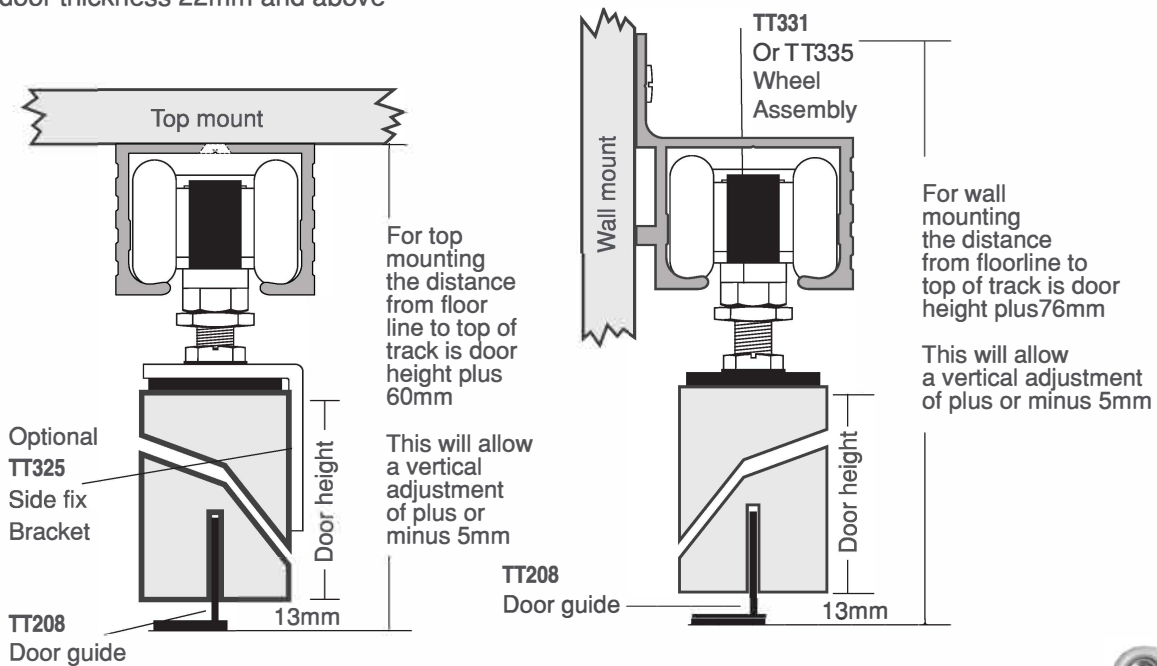

SLIDING DOOR TRACK SYSTEM

PER DOOR

FEATURES:

- Wrap around track
- Option of wall mount or top mount track
- Nylon tyred, ball bearing 4 wheel carriages
- lubricated for smooth & quiet operation
- Optional TT335 stainless steel wheel assembly
- Nylon door guide - slimline & unobtrusive
- Anti-bounce end stop
- Optional aluminium pelmet with ribbed face
- White 1830mm & 3660mm
- Suits door thickness 22mm and above

- P300** Wall mount single door Set - 915mm clear anodised
- P305** Top mount single door Set - 915mm clear anodised
- P315** Components pack for single door
- S208** Pack of 1 TT208 standard duty door guide
- S331** Pack of 2 TT331 wheel assemblies
- P677** Aluminium pelmet set - 1830 & 3660mm white
- TT320** Top mount track - 2000, 2500, 3400 & 4500mm mill
- TT323** Wall mount track - 2000, 2500, 3400 & 4500mm mill
- TT335** Optional mariner stainless steel wheel assembly

TT331 or TT335

TT208

TT375

TT323 wall mount track

TT320 top mount track

TT323 wall mount track

TT320 top mount track