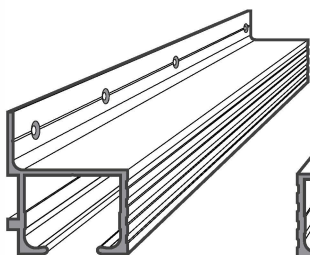

SLIDING DOOR TRACK SYSTEM

PER DOOR

FEATURES:

- Wrap around track
- Option of wall mount or top mount track
- Nylon tyred, ball bearing 4 wheel carriages
- lubricated for smooth & quiet operation
- Optional TT335 stainless steel wheel assembly
- Nylon door guide - slimline & unobtrusive
- Anti-bounce end stop
- Optional aluminium pelmet with ribbed face
- White 1830mm & 3660mm
- Suits door thickness 22mm and above

- P300** Wall mount single door Set - 915mm clear anodised
- P305** Top mount single door Set - 915mm clear anodised
- P315** Components pack for single door
- S208** Pack of 1 TT208 standard duty door guide
- S331** Pack of 2 TT331 wheel assemblies
- P677** Aluminium pelmet set - 1830 & 3660mm white
- TT320** Top mount track - 2000, 2500, 3400 & 4500mm mill
- TT323** Wall mount track - 2000, 2500, 3400 & 4500mm mill
- TT335** Optional mariner stainless steel wheel assembly

TT331 or TT335

TT208

TT375

TT323 wall mount track

TT320 top mount track

TT323 wall mount track

TT320 top mount track