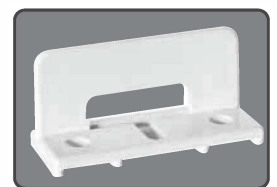

SLIDING DOOR TRACK SYSTEM

PER DOOR

FEATURES:

- Wrap around track
- Option of wall mount or top mount track
- Nylon tyred, ball bearing 4 wheel carriages
- lubricated for smooth & quiet operation
- Optional TT335 stainless steel wheel assembly
- Nylon door guide - slimline & unobtrusive
- Anti-bounce end stop
- Optional aluminium pelmet with ribbed face
- White 1830mm & 3660mm
- Suits door thickness 22mm and above

- **P300** Wall mount single door Set - 915mm clear anodised
- **P305** Top mount single door Set - 915mm clear anodised
- **P315** Components pack for single door
- **S208** Pack of 1 TT208 standard duty door guide
- **S331** Pack of 2 TT331 wheel assemblies
- **P677** Aluminium pelmet set - 1830 & 3660mm white
- **TT320** Top mount track - 2000, 2500, 3400 & 4500mm mill
- **TT323** Wall mount track - 2000, 2500, 3400 & 4500mm mill
- **TT335** Optional mariner stainless steel wheel assembly

TT208