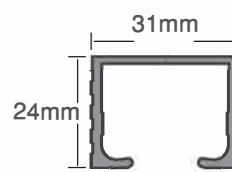

- P300** Wall mount single door Set - 915mm clear anodised
- P305** Top mount single door Set - 915mm clear anodised
- P315** Components pack for single door
- S208** Pack of 1 TT208 standard duty door guide
- S331** Pack of 2 TT331 wheel assemblies
- P677** Aluminium pelmet set - 1830 & 3660mm white
- TT320** Top mount track - 2000, 2500, 3400 & 4500mm mill
- TT323** Wall mount track - 2000, 2500, 3400 & 4500mm mill
- TT335** Optional mariner stainless steel wheel assembly

TT331 or TT335

TT208

TT375

TT323 wall mount track

TT320 top mount track

TT323 wall mount track

TT320 top mount track