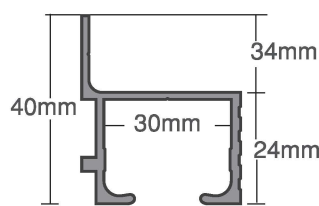

- P300** Wall mount single door Set - 915mm clear anodised
- P305** Top mount single door Set - 915mm clear anodised
- P315** Components pack for single door
- S208** Pack of 1 TT208 standard duty door guide
- S331** Pack of 2 TT331 wheel assemblies
- P677** Aluminium pelmet set - 1830 & 3660mm white
- TT320** Top mount track - 2000, 2500, 3400 & 4500mm mill
- TT323** Wall mount track - 2000, 2500, 3400 & 4500mm mill
- TT335** Optional mariner stainless steel wheel assembly

TT331 or TT335

TT208

TT375

TT323 wall mount track

TT320 top mount track

TT323 wall mount track

TT320 top mount track