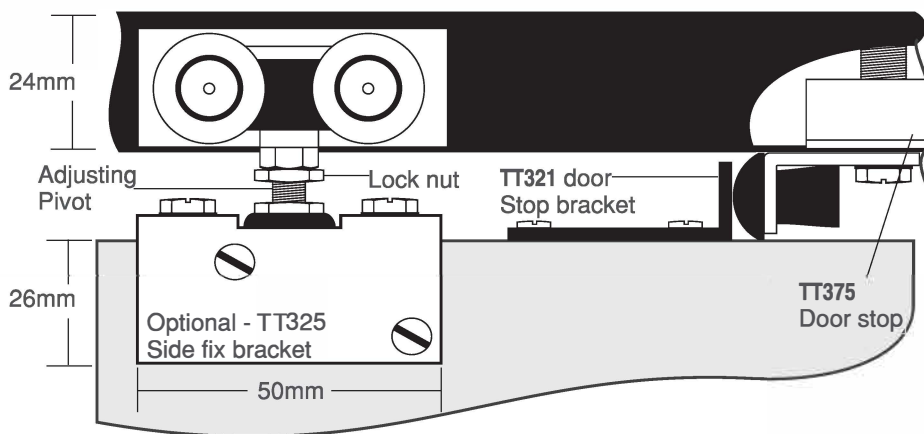

SLIDING DOOR TRACK SYSTEM

PER DOOR

FEATURES:

- Wrap around track
- Option of wall mount or top mount track
- Nylon tyred, ball bearing 4 wheel carriages
- lubricated for smooth & quiet operation
- Optional TT335 stainless steel wheel assembly
- Nylon door guide - slimline & unobtrusive
- Anti-bounce end stop
- Optional aluminium pelmet with ribbed face
- White 1830mm & 3660mm
- Suits door thickness 22mm and above

- P300** Wall mount single door Set - 915mm clear anodised
- P305** Top mount single door Set - 915mm clear anodised
- P315** Components pack for single door
- S208** Pack of 1 TT208 standard duty door guide
- S331** Pack of 2 TT331 wheel assemblies
- P677** Aluminium pelmet set - 1830 & 3660mm white
- TT320** Top mount track - 2000, 2500, 3400 & 4500mm mill
- TT323** Wall mount track - 2000, 2500, 3400 & 4500mm mill
- TT335** Optional mariner stainless steel wheel assembly

TT331 or TT335

TT208

TT375

TT323 wall mount track

TT320 top mount track

TT323 wall mount track

TT320 top mount track