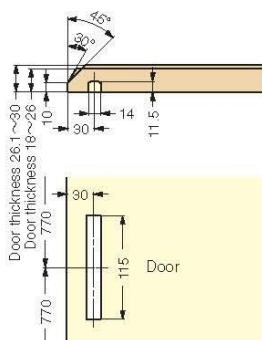

POCKET DOOR SYSTEM (INSET)

TSSL-2V

Door Width	Max. 800 mm
Door Height	1760~2300 mm
Door Weight	Max. 20 kg/Door

Features

- Opening door is stored inside the cabinet.
- One touch door installation & removal.

Installation

Side view (Wooden door)

Top view (Wooden door)

Top view (Steel door)

Cut Out Dimensions

Door

Cabinet

● Necessary Parts

Parts Set +

Hinge +

Connecting Plate +

Rails

**Parts Set
(Per Door)**

Necessary Parts

Type	Item Code	Item Name
a) 600 mm Rails	180-110-575	TSSL-2VD600
b) 800 mm Rails	180-110-576	TSSL-2VD800
c) 900 mm Rails	180-110-577	TSSL-2VD900

Parts Included

Binding head tapping screw 3.5×15..... a) 36 pcs, b) 48 pcs, c) 54 pcs
Countersunk head screw..... 24 pcs

Rail

Necessary Parts

3 pcs are necessary for 1 door.

No.	Type	Qty	Item Code	Part Name	Description
6	Slide Length 600 mm	1 pc	190-110-570	Rail	
			TSSL-600SV		
7	Slide Length 800 mm	1 pc	190-110-571	Rail	
			TSSL-800SV		
8	Slide Length 900 mm	1 pc	190-110-572	Rail	● Material SUS304
			TSSL-900SV		