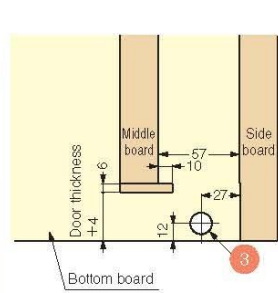

POCKET DOOR SYSTEM (INSET)

TSSL-2V

Door Width	Max. 800 mm
Door Height	1760~2300 mm
Door Weight	Max. 20 kg/Door

Features

- Opening door is stored inside the cabinet.
- One touch door installation & removal.

Installation

Side view (Wooden door)

Top view (Wooden door)

Top view (Steel door)

Cut Out Dimensions

Door

Cabinet

● Necessary Parts

Parts Set +

Hinge +

Connecting Plate +

Rails

**Parts Set
(Per Door)**

Necessary Parts

Type	Item Code	Item Name
a) 600 mm Rails	180-110-575	TSSL-2VD600
b) 800 mm Rails	180-110-576	TSSL-2VD800
c) 900 mm Rails	180-110-577	TSSL-2VD900

Parts Included

Binding head tapping screw 3.5×15..... a) 36 pcs, b) 48 pcs, c) 54 pcs
Countersunk head screw..... 24 pcs

Rail

Necessary Parts

3 pcs are necessary for 1 door.

No.	Type	Qty	Item Code	Part Name	Description
6	Slide Length 600 mm	1 pc	190-110-570	Rail	
			TSSL-600SV		
7	Slide Length 800 mm	1 pc	190-110-571	Rail	
			TSSL-800SV		
8	Slide Length 900 mm	1 pc	190-110-572	Rail	● Material SUS304
			TSSL-900SV		