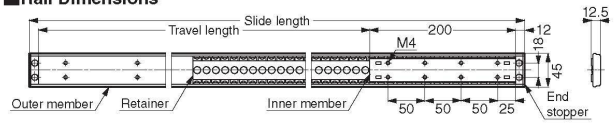

Parts Included

Binding head tapping screw 3.5×15..... a) 36 pcs, b) 48 pcs, c) 54 pcs
Countersunk head screw..... 24 pcs

Rail

Necessary Parts

3 pcs are necessary for 1 door.

No.	Type	Qty	Item Code	Part Name	Description
6	Slide Length 600 mm	1 pc	190-110-570	Rail	
			TSSL-600SV		
7	Slide Length 800 mm	1 pc	190-110-571	Rail	
			TSSL-800SV		
8	Slide Length 900 mm	1 pc	190-110-572	Rail	● Material SUS304
			TSSL-900SV		

Rail Dimensions

< Bore Pitch >

Item Name	Slide Length	Travel Length	Bore Qty N	Door Storage	Depth Inside Cabinet
TSSL-600SV	600	376	12	402.5 + Door thickness	Min. 620
TSSL-800SV	800	576	16	602.5 + Door thickness	Min. 820
TSSL-900SV	900	676	18	702.5 + Door thickness	Min. 920