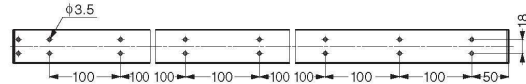

Parts Included

Binding head tapping screw 3.5×15..... a) 36 pcs, b) 48 pcs, c) 54 pcs
Countersunk head screw..... 24 pcs

Rail

Necessary Parts

3 pcs are necessary for 1 door.

No.	Type	Qty	Item Code	Part Name	Description
6	Slide Length 600 mm	1 pc	190-110-570	Rail	
			TSSL-600SV		
7	Slide Length 800 mm	1 pc	190-110-571	Rail	
			TSSL-800SV		
8	Slide Length 900 mm	1 pc	190-110-572	Rail	● Material SUS304
			TSSL-900SV		

Rail Dimensions

< Bore Pitch >

Item Name	Slide Length	Travel Length	Bore Qty N	Door Storage	Depth Inside Cabinet
TSSL-600SV	600	376	12	402.5 + Door thickness	Min. 620
TSSL-800SV	800	576	16	602.5 + Door thickness	Min. 820
TSSL-900SV	900	676	18	702.5 + Door thickness	Min. 920