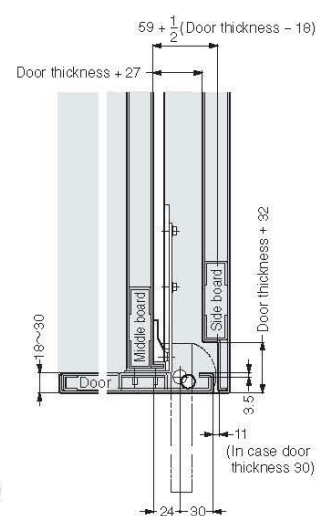

POCKET DOOR SYSTEM (INSET)

TSSL-2V

Door Width	Max. 800 mm
Door Height	1760~2300 mm
Door Weight	Max. 20 kg/Door

Features

- Opening door is stored inside the cabinet.
- One touch door installation & removal.

Installation

Side view (Wooden door)

Top view (Wooden door)

Top view (Steel door)

Cut Out Dimensions

Door

Cabinet

● Necessary Parts

Parts Set +

Hinge +

Connecting Plate +

Rails

**Parts Set
(Per Door)**

Necessary Parts

Type	Item Code	Item Name
a) 600 mm Rails	180-110-575	TSSL-2VD600
b) 800 mm Rails	180-110-576	TSSL-2VD800
c) 900 mm Rails	180-110-577	TSSL-2VD900

Parts Included

Binding head tapping screw 3.5×15..... a) 36 pcs, b) 48 pcs, c) 54 pcs
Countersunk head screw..... 24 pcs

Rail

Necessary Parts

3 pcs are necessary for 1 door.

No.	Type	Qty	Item Code	Part Name	Description
6	Slide Length 600 mm	1 pc	190-110-570	Rail	
			TSSL-600SV		
7	Slide Length 800 mm	1 pc	190-110-571	Rail	
			TSSL-800SV		
8	Slide Length 900 mm	1 pc	190-110-572	Rail	● Material SUS304
			TSSL-900SV		