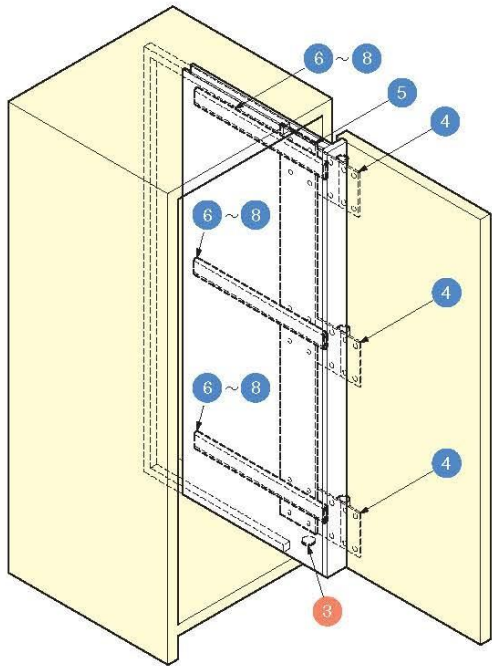

POCKET DOOR SYSTEM (INSET)

TSSL-2V

Door Width	Max. 800 mm
Door Height	1760~2300 mm
Door Weight	Max. 20 kg/Door

Features

- Opening door is stored inside the cabinet.
- One touch door installation & removal.

Installation

Side view (Wooden door)

Top view (Wooden door)

Top view (Steel door)

Cut Out Dimensions

Door

Cabinet

● Necessary Parts

Parts Set +

Hinge +

Connecting Plate +

Rails

**Parts Set
(Per Door)**

Necessary Parts

Type	Item Code	Item Name
a) 600 mm Rails	180-110-575	TSSL-2VD600
b) 800 mm Rails	180-110-576	TSSL-2VD800
c) 900 mm Rails	180-110-577	TSSL-2VD900

Parts Included

Binding head tapping screw 3.5×15..... a) 36 pcs, b) 48 pcs, c) 54 pcs
Countersunk head screw..... 24 pcs

Rail

Necessary Parts

3 pcs are necessary for 1 door.

No.	Type	Qty	Item Code	Part Name	Description
6	Slide Length 600 mm	1 pc	190-110-570	Rail	
			TSSL-600SV		
7	Slide Length 800 mm	1 pc	190-110-571	Rail	
			TSSL-800SV		
8	Slide Length 900 mm	1 pc	190-110-572	Rail	● Material SUS304
			TSSL-900SV		