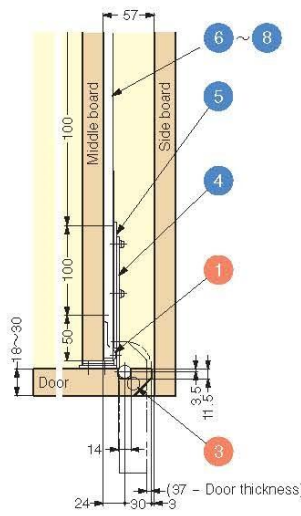

POCKET DOOR SYSTEM (INSET)

TSSL-2V

Door Width	Max. 800 mm
Door Height	1760~2300 mm
Door Weight	Max. 20 kg/Door

Features

- Opening door is stored inside the cabinet.
- One touch door installation & removal.

Installation

Side view (Wooden door)

Top view (Wooden door)

Top view (Steel door)

Cut Out Dimensions

Door

Cabinet

● Necessary Parts

Parts Set +

Hinge +

Connecting Plate +

Rails

**Parts Set
(Per Door)**

Necessary Parts

Type	Item Code	Item Name
a) 600 mm Rails	180-110-575	TSSL-2VD600
b) 800 mm Rails	180-110-576	TSSL-2VD800
c) 900 mm Rails	180-110-577	TSSL-2VD900

Parts Included

Binding head tapping screw 3.5×15..... a) 36 pcs, b) 48 pcs, c) 54 pcs
Countersunk head screw..... 24 pcs

Rail

Necessary Parts

3 pcs are necessary for 1 door.

No.	Type	Qty	Item Code	Part Name	Description
6	Slide Length 600 mm	1 pc	190-110-570	Rail	
			TSSL-600SV		
7	Slide Length 800 mm	1 pc	190-110-571	Rail	
			TSSL-800SV		
8	Slide Length 900 mm	1 pc	190-110-572	Rail	● Material SUS304
			TSSL-900SV		