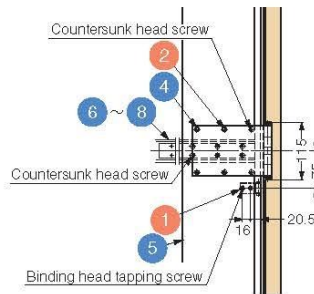

POCKET DOOR SYSTEM (INSET)

TSSL-2V

Door Width	Max. 800 mm
Door Height	1760~2300 mm
Door Weight	Max. 20 kg/Door

Features

- Opening door is stored inside the cabinet.
- One touch door installation & removal.

Installation

Side view (Wooden door)

Top view (Wooden door)

Top view (Steel door)

Cut Out Dimensions

Door

Cabinet

● Necessary Parts

Parts Set +

Hinge +

Connecting Plate +

Rails

**Parts Set
(Per Door)**

Necessary Parts

Type	Item Code	Item Name
a) 600 mm Rails	180-110-575	TSSL-2VD600
b) 800 mm Rails	180-110-576	TSSL-2VD800
c) 900 mm Rails	180-110-577	TSSL-2VD900

Parts Included

Binding head tapping screw 3.5×15..... a) 36 pcs, b) 48 pcs, c) 54 pcs
Countersunk head screw..... 24 pcs

Rail

Necessary Parts

3 pcs are necessary for 1 door.

No.	Type	Qty	Item Code	Part Name	Description
6	Slide Length 600 mm	1 pc	190-110-570	Rail	
			TSSL-600SV		
7	Slide Length 800 mm	1 pc	190-110-571	Rail	
			TSSL-800SV		
8	Slide Length 900 mm	1 pc	190-110-572	Rail	● Material SUS304
			TSSL-900SV		