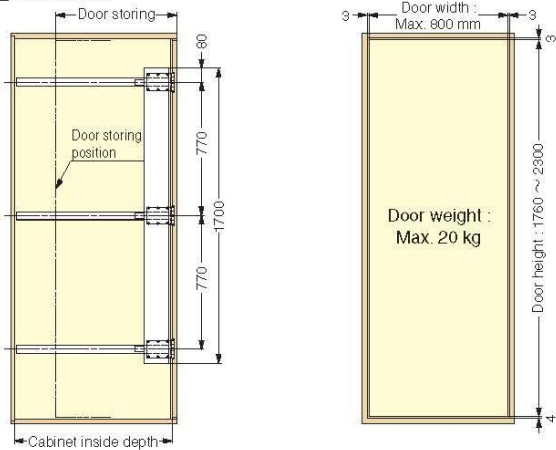

POCKET DOOR SYSTEM (INSET)

TSSL-2V

Door Width	Max. 800 mm
Door Height	1760~2300 mm
Door Weight	Max. 20 kg/Door

Features

- Opening door is stored inside the cabinet.
- One touch door installation & removal.

Installation

Side view (Wooden door)

Top view (Wooden door)

Top view (Steel door)

Cut Out Dimensions

Door

Cabinet

● Necessary Parts

Parts Set +

Hinge +

Connecting Plate +

Rails

**Parts Set
(Per Door)**

Necessary Parts

Type	Item Code	Item Name
a) 600 mm Rails	180-110-575	TSSL-2VD600
b) 800 mm Rails	180-110-576	TSSL-2VD800
c) 900 mm Rails	180-110-577	TSSL-2VD900

Parts Included

Binding head tapping screw 3.5×15..... a) 36 pcs, b) 48 pcs, c) 54 pcs
Countersunk head screw..... 24 pcs

Rail

Necessary Parts

3 pcs are necessary for 1 door.

No.	Type	Qty	Item Code	Part Name	Description
6	Slide Length 600 mm	1 pc	190-110-570	Rail	
			TSSL-600SV		
7	Slide Length 800 mm	1 pc	190-110-571	Rail	
			TSSL-800SV		
8	Slide Length 900 mm	1 pc	190-110-572	Rail	● Material SUS304
			TSSL-900SV		