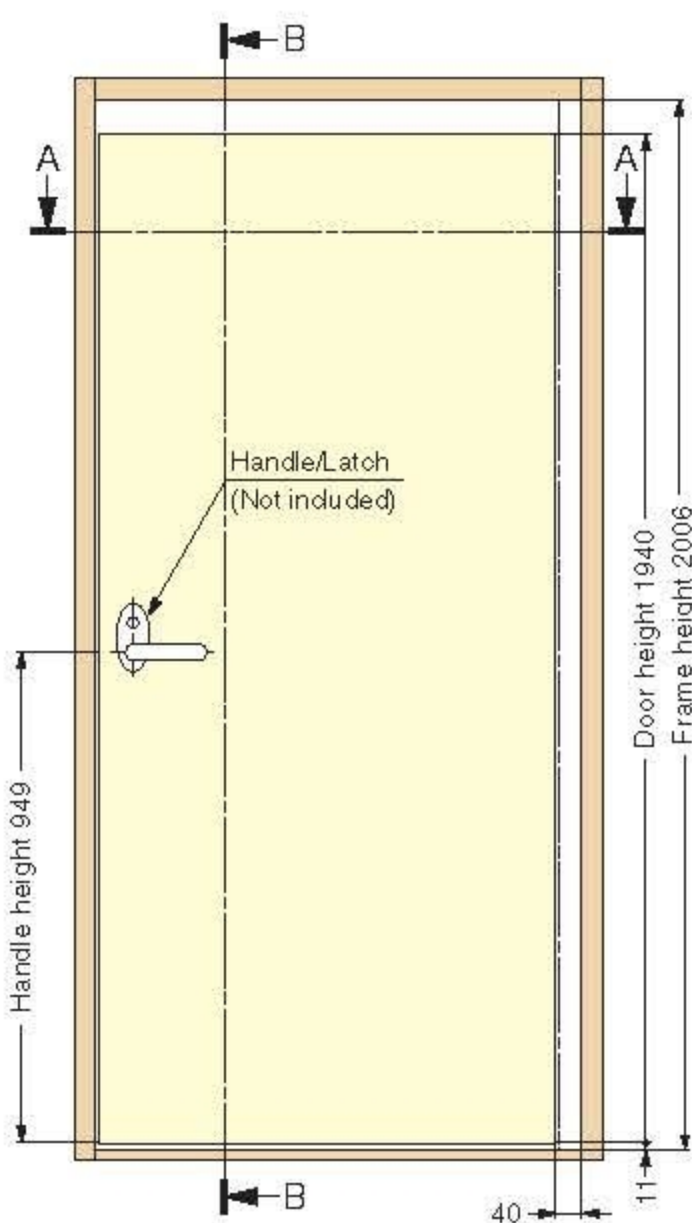

ROLLING DOOR SYSTEM

SKD

Door Weight	Max. 30 kg/Door
Door Thickness	28.4-36 mm
Door Width	695 mm or 790 mm
Door Height	1940 mm

Features

- Minimum opening clearance - 1/3 of ordinary swing doors.
- Easy use for the disabled: No need to step back to open the door.

Adjustment of Door Height

Adjustable height: ± 6 mm

Adjustment of Arm Parts

Adjustable length: 2 mm off from Frame

Adjustment of Retaining Force

A-A Section

B-B Section