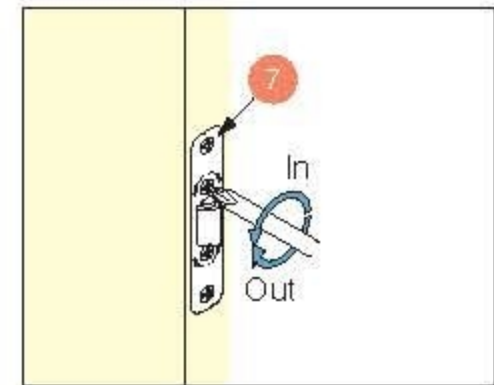

Adjustment of Retaining Force