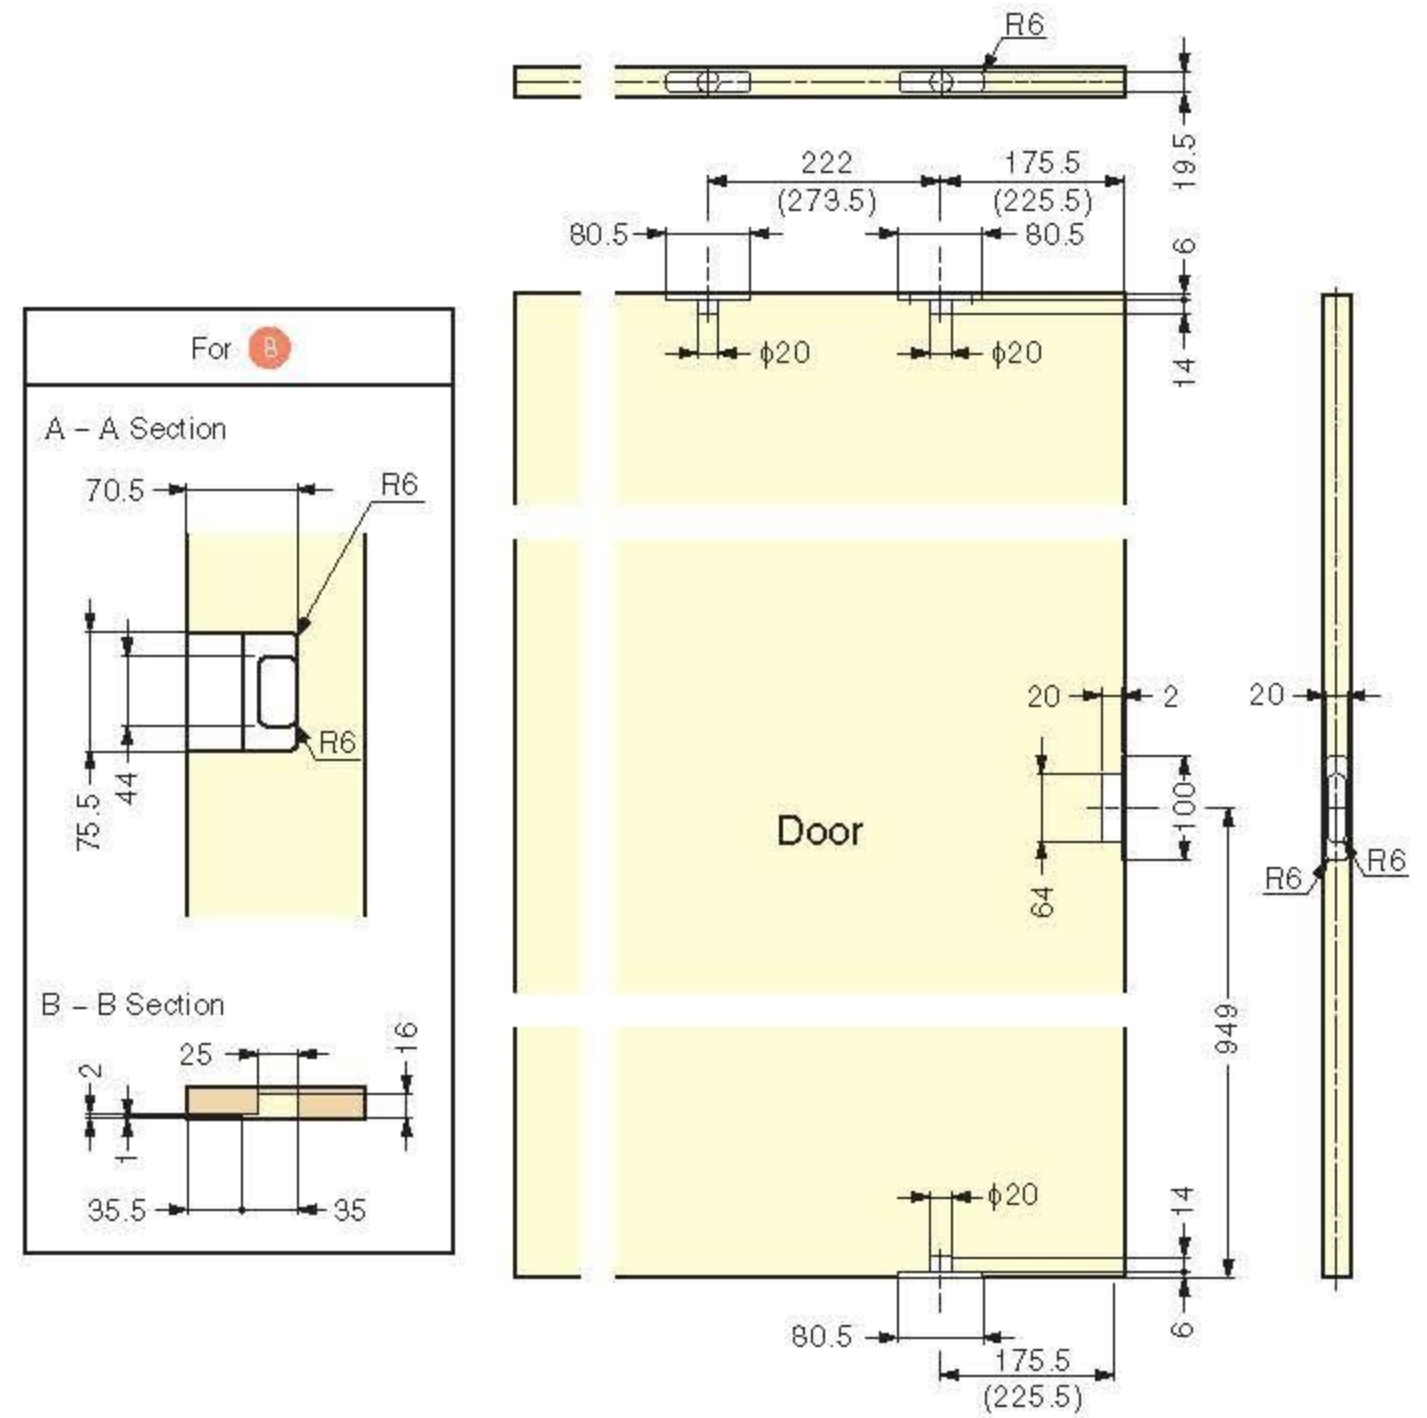

### Adjustment of Door Height

Adjustable height: ± 6 mm

### B-B Section

## Installation

( ): Dimensions for door width 790 mm.

## Cut Out Dimensions

Parts Set (Per Door)		Necessary Parts	
		Please refer to "Qty a b c d" for parts included in each set.	
Item Code	Item Name	Description	
a	250-121-300	SKD-695 (R)	R Type for Door Width 695 mm
b	250-121-301	SKD-695 (L)	L Type for Door Width 695 mm
c	250-121-302	SKD-790 (R)	R Type for Door Width 790 mm
d	250-121-303	SKD-790 (L)	L Type for Door Width 790 mm