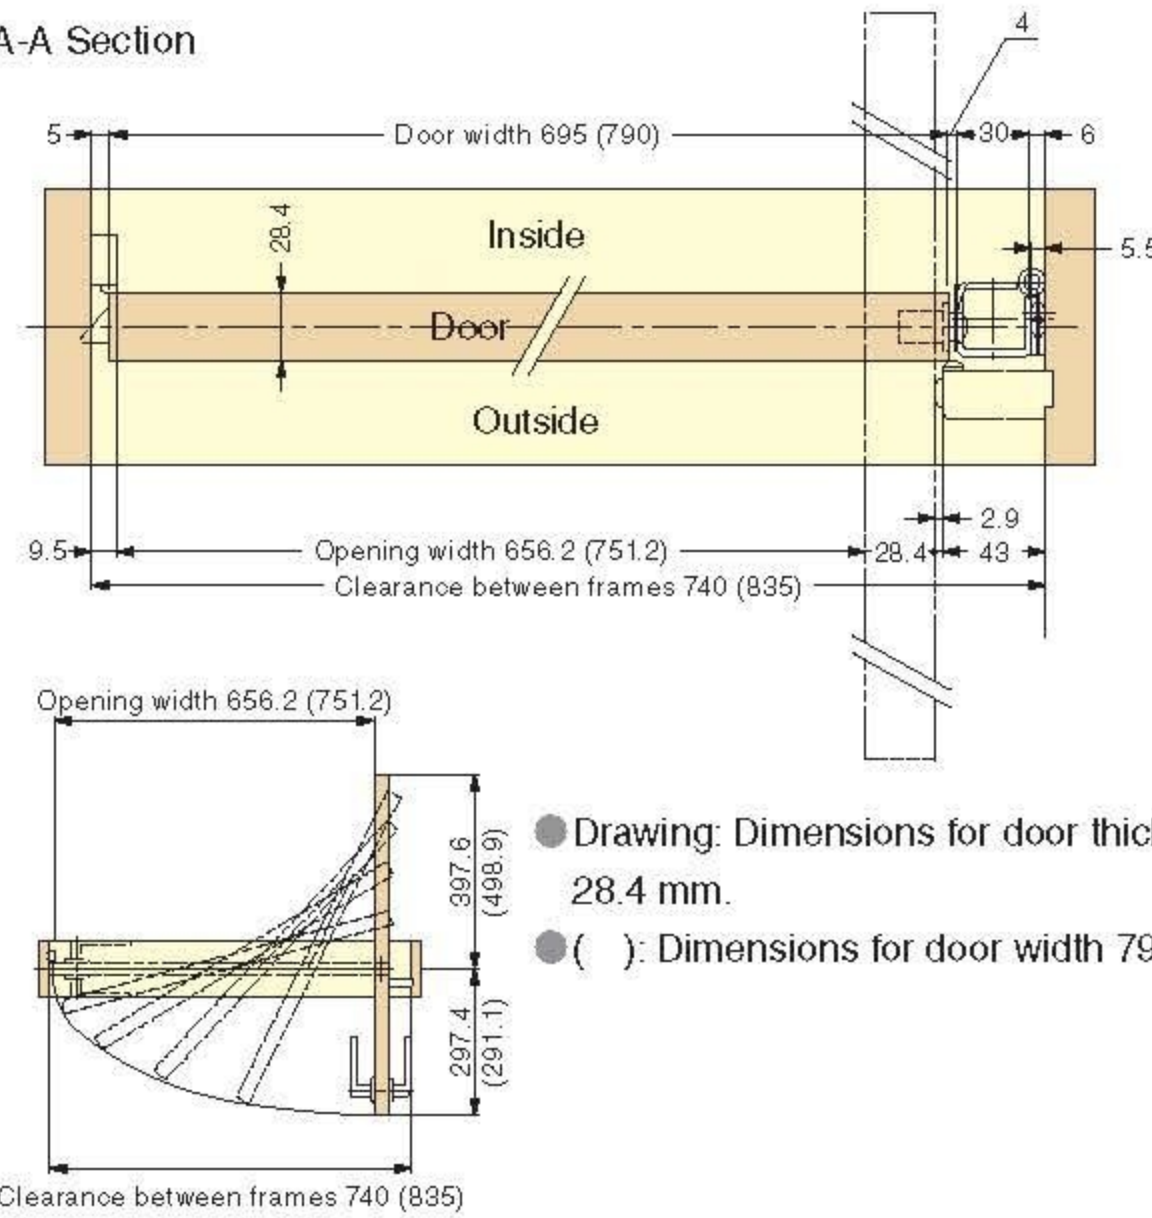

A-A Section