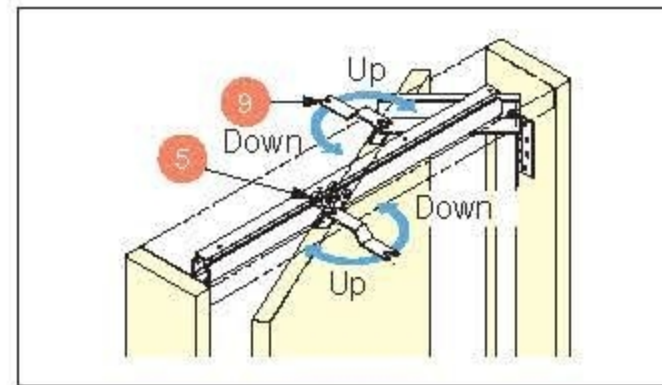

# ROLLING DOOR SYSTEM

SKD

Door Weight	Max. 30 kg/Door
Door Thickness	28.4-36 mm
Door Width	695 mm or 790 mm
Door Height	1940 mm

### Adjustment of Door Height

Adjustable height: ± 6 mm

### Adjustment of Arm Parts

Adjustable length: 2 mm off from Frame

## Installation

( ): Dimensions for door width 790 mm.