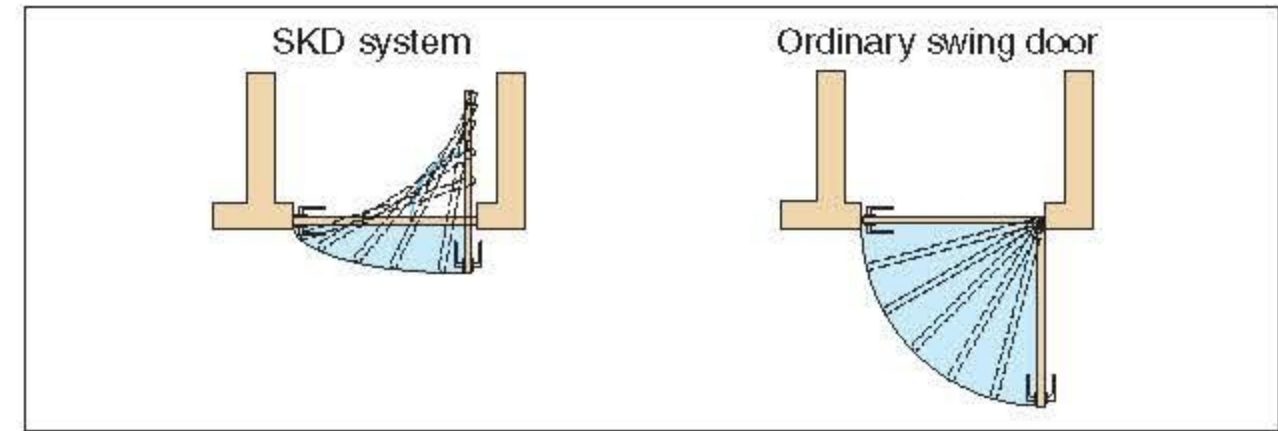

# ROLLING DOOR SYSTEM

SKD

Door Weight	Max. 30 kg/Door
Door Thickness	28.4-36 mm
Door Width	695 mm or 790 mm
Door Height	1940 mm

### Features

- Minimum opening clearance - 1/3 of ordinary swing doors.
- Easy use for the disabled: No need to step back to open the door.

### Adjustment of Door Height

Adjustable height: ± 6 mm