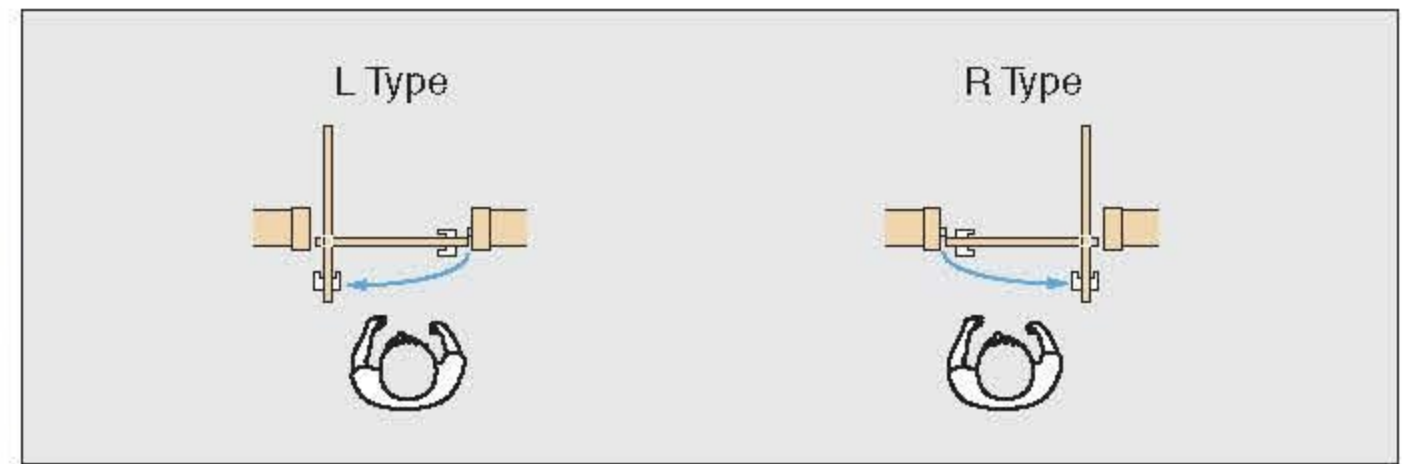

No.	Qty				Part Name	Description
	a	b	c	d		
6	1 pc	1 pc	1 pc	1 pc	Arm Parts	- Material: Steel - Colour: Brown
7	1 pc	1 pc	1 pc	1 pc	Roller Catch	- Material: Stainless Steel (SUS304) - Finish: Satin
8	1 pc	1 pc	1 pc	1 pc	Strike	- Material: Stainless Steel (SUS430) - Finish: Polished
9	1 pc	1 pc	1 pc	1 pc	Adjuster	- Material: Steel - Finish: Yellow Zinc Chromate