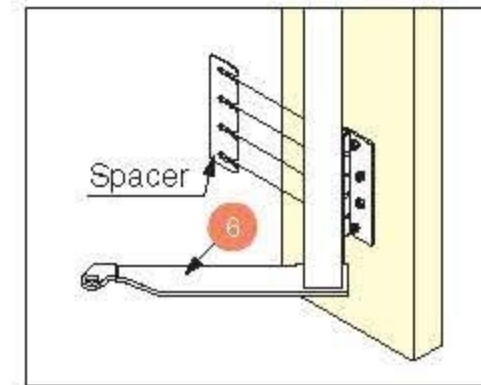

Adjustment of Arm Parts