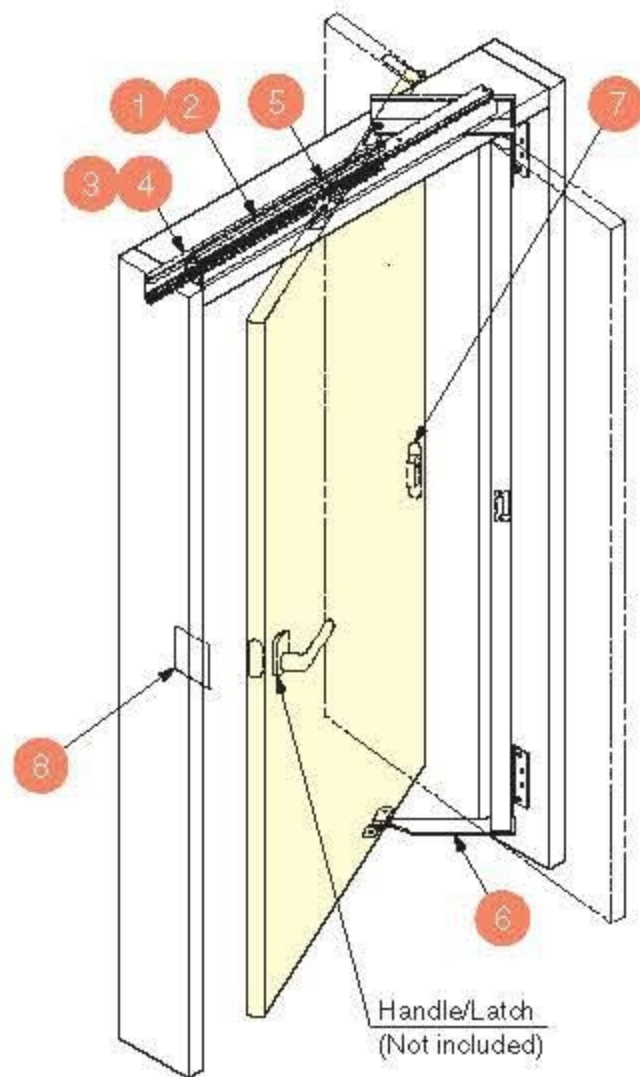

ROLLING DOOR SYSTEM

SKD

Door Weight	Max. 30 kg/Door
Door Thickness	28.4-36 mm
Door Width	695 mm or 790 mm
Door Height	1940 mm

Features

- Minimum opening clearance - 1/3 of ordinary swing doors.
- Easy use for the disabled: No need to step back to open the door.

Adjustment of Door Height

Adjustable height: ± 6 mm

Adjustment of Arm Parts

Adjustable length: 2 mm off from Frame

Adjustment of Retaining Force

A-A Section

B-B Section