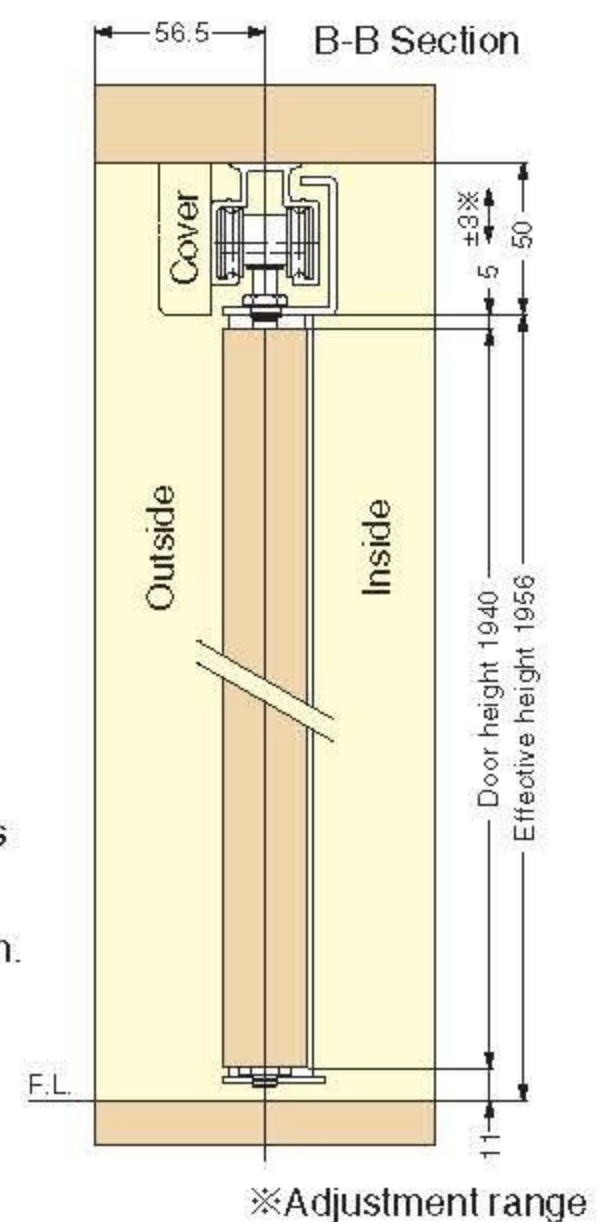

### Adjustment of Door Height

Adjustable height: ± 6 mm

### Adjustment of Arm Parts

Adjustable length: 2 mm off from Frame

## Installation

( ): Dimensions for door width 790 mm.

## Cut Out Dimensions

Parts Set (Per Door)		Necessary Parts	
		Please refer to "Qty a b c d" for parts included in each set.	
Item Code	Item Name	Description	
a	250-121-300	SKD-695 (R)	R Type for Door Width 695 mm
b	250-121-301	SKD-695 (L)	L Type for Door Width 695 mm
c	250-121-302	SKD-790 (R)	R Type for Door Width 790 mm
d	250-121-303	SKD-790 (L)	L Type for Door Width 790 mm