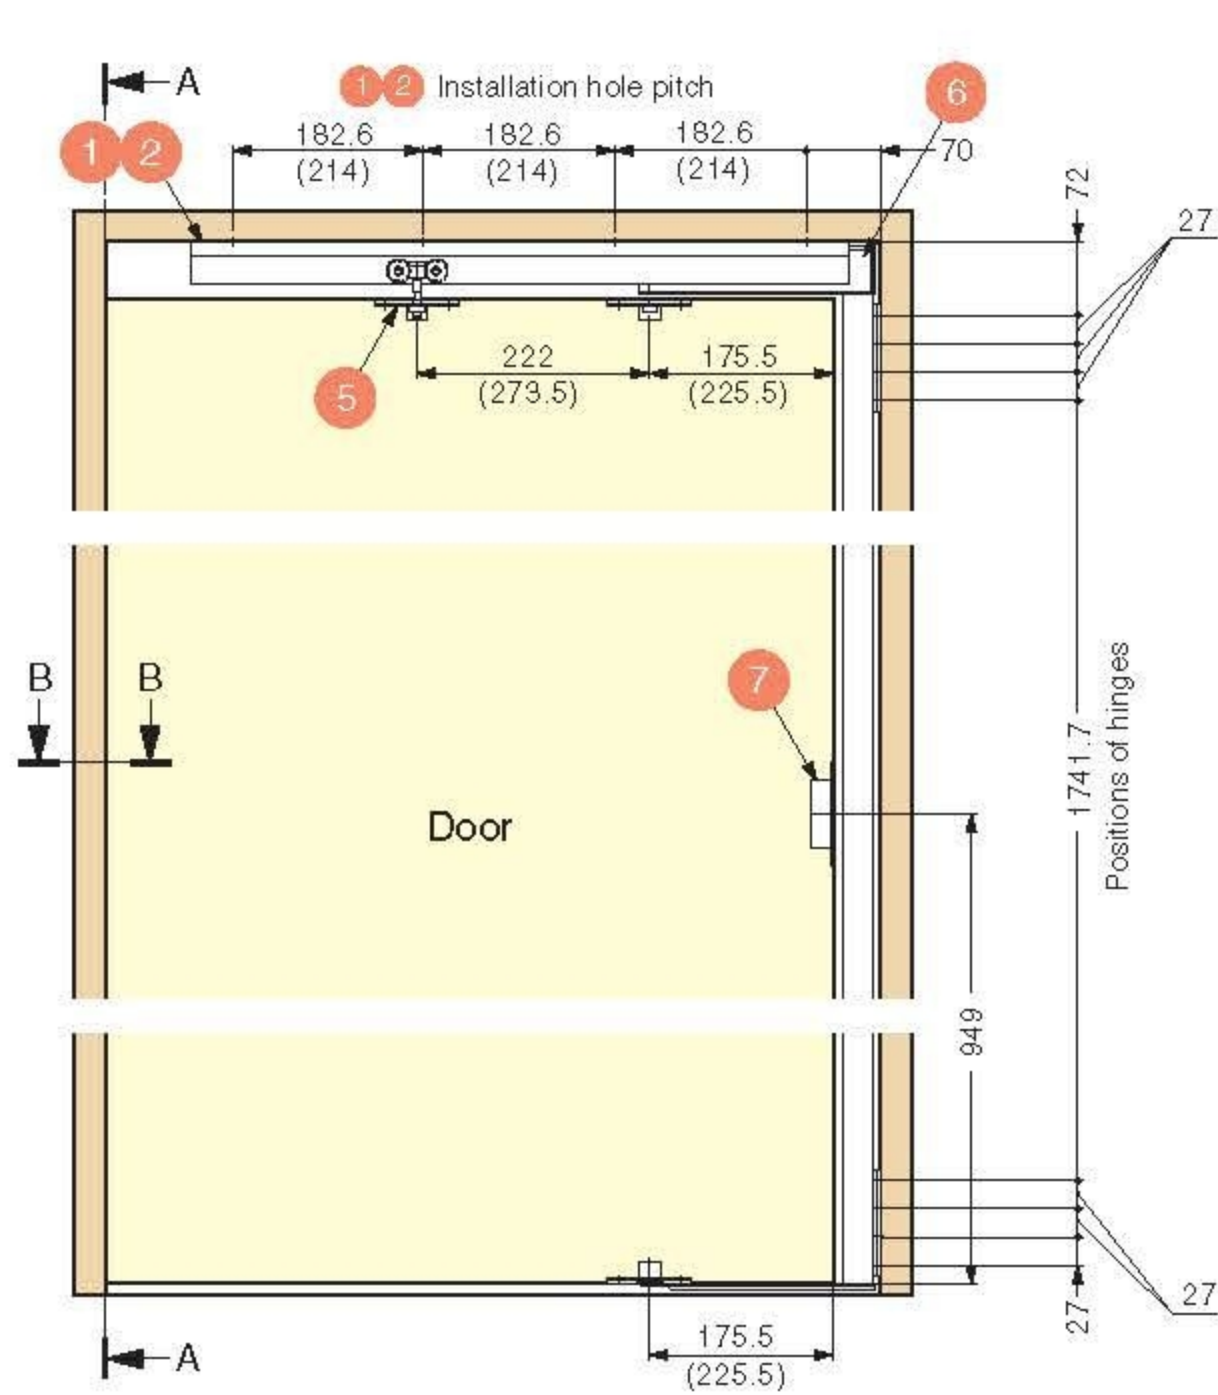

### Adjustment of Door Height

Adjustable height: ± 6 mm

### A-A Section

## Installation

( ): Dimensions for door width 790 mm.

## Cut Out Dimensions

Parts Set (Per Door)		Necessary Parts	
		Please refer to "Qty a b c d" for parts included in each set.	
Item Code	Item Name	Description	
a	250-121-300	SKD-695 (R)	R Type for Door Width 695 mm
b	250-121-301	SKD-695 (L)	L Type for Door Width 695 mm
c	250-121-302	SKD-790 (R)	R Type for Door Width 790 mm
d	250-121-303	SKD-790 (L)	L Type for Door Width 790 mm