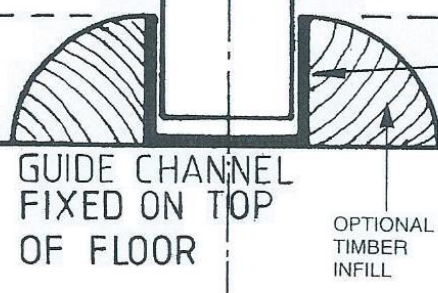

TT831 WHEEL ASSEMBLY INCLUDES TOP FIX BRACKET

P842 OPTIONAL GUIDE

GUIDE CHANNEL CAN BE RECESSED INTO FLOOR

TT849 OPTIONAL ALUMINIUM GUIDE CHANNEL

P843 USED
 TT820 TRACK AND
 TT831 WHEEL ASSEMBLY

TT820 ALUMINIUM TRACK