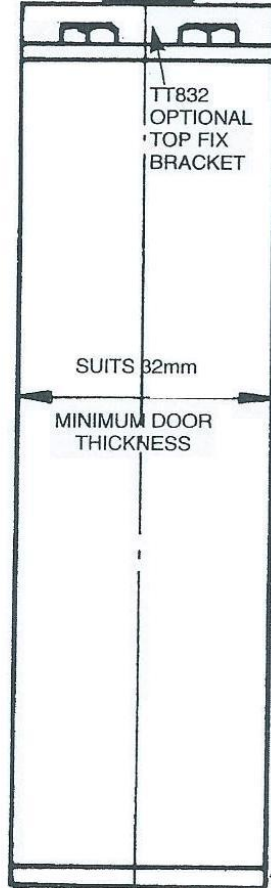

TT831 WHEEL ASSEMBLY INCLUDES TOP FIX BRACKET

P842 OPTIONAL GUIDE

GUIDE CHANNEL CAN BE RECESSED INTO FLOOR

TT849 OPTIONAL ALUMINIUM GUIDE CHANNEL

P843 USED
 TT820 TRACK AND
 TT831 WHEEL ASSEMBLY

TT820 ALUMINIUM TRACK

P840 TOP PIVOT SET INCLUDES END FIX BRACKET

TT831 WHEEL ASSEMBLY INCLUDES TOP FIX BRACKET