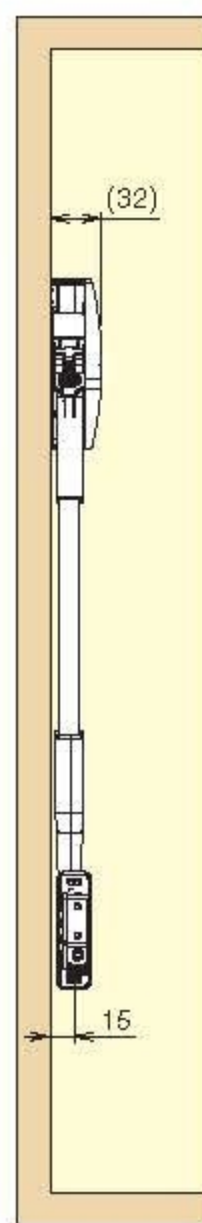

BI-FOLD LIFT ASSIST STAY

HBF-ELAN

■ Features

- Bi-fold door mechanism assists smooth open & close motion.
- Easy installation by using a paper template and multiple adjustments.
- Recommended door size and weight (2 doors/cabinet):
 - Width : Max.1200 mm
 - Height : 320-370 mm/Door
 - Weight : 2.5-6.5 kg/Door

■ Parts Included

- Mounting plate (1 pair)
- Centre hinge (2 pcs)
- Paper template
- Countersunk head tapping screw 3.5×38 for main body (6 pcs)
- Binding head tapping screw 3.5×15 for centre hinge (12 pcs)
- Binding head tapping screw 3.5×27 for mounting plate (4 pcs)
- Truss head screw M4×5 for mounting plate (2 pcs)

■ Sold Separately

- Concealed hinge 120-34/19, 120-34/14, 120-34/9 for 120° opening (P.378~381)
- Mounting plate 100 series for 120° opening (P.391~392)

■ Multiple Adjustments

■ Opening Dimensions

Opening Angle	H: Door Height								
	320			350			370		
	a	b	c	a	b	c	a	b	c
105°	58	364	341	65	348	373	69	314	399
110°	85	364	369	93	344	402	99	303	431
120°	134	359	424	148	330	459	157	270	492