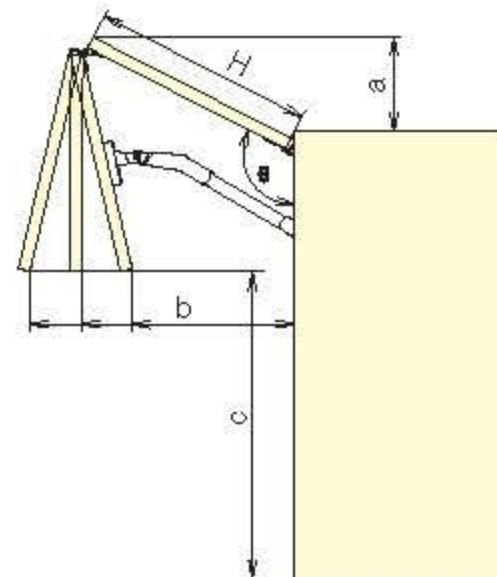

BI-FOLD LIFT ASSIST STAY

HBF-ELAN

■ Features

- Bi-fold door mechanism assists smooth open & close motion.
- Easy installation by using a paper template and multiple adjustments.
- Recommended door size and weight (2 doors/cabinet):
 - Width : Max.1200 mm
 - Height : 320-370 mm/Door
 - Weight : 2.5-6.5 kg/Door

■ Parts Included

- Mounting plate (1 pair)
- Centre hinge (2 pcs)
- Paper template
- Countersunk head tapping screw 3.5×38 for main body (6 pcs)
- Binding head tapping screw 3.5×15 for centre hinge (12 pcs)
- Binding head tapping screw 3.5×27 for mounting plate (4 pcs)
- Truss head screw M4×5 for mounting plate (2 pcs)

■ Sold Separately

- Concealed hinge 120-34/19, 120-34/14, 120-34/9 for 120° opening (P.378~381)
- Mounting plate 100 series for 120° opening (P.391~392)

■ Multiple Adjustments

■ Opening Dimensions

Opening Angle	H: Door Height								
	320			350			370		
	a	b	c	a	b	c	a	b	c
105°	58	364	341	65	348	373	69	314	399
110°	85	364	369	93	344	402	99	303	431
120°	134	359	424	148	330	459	157	270	492