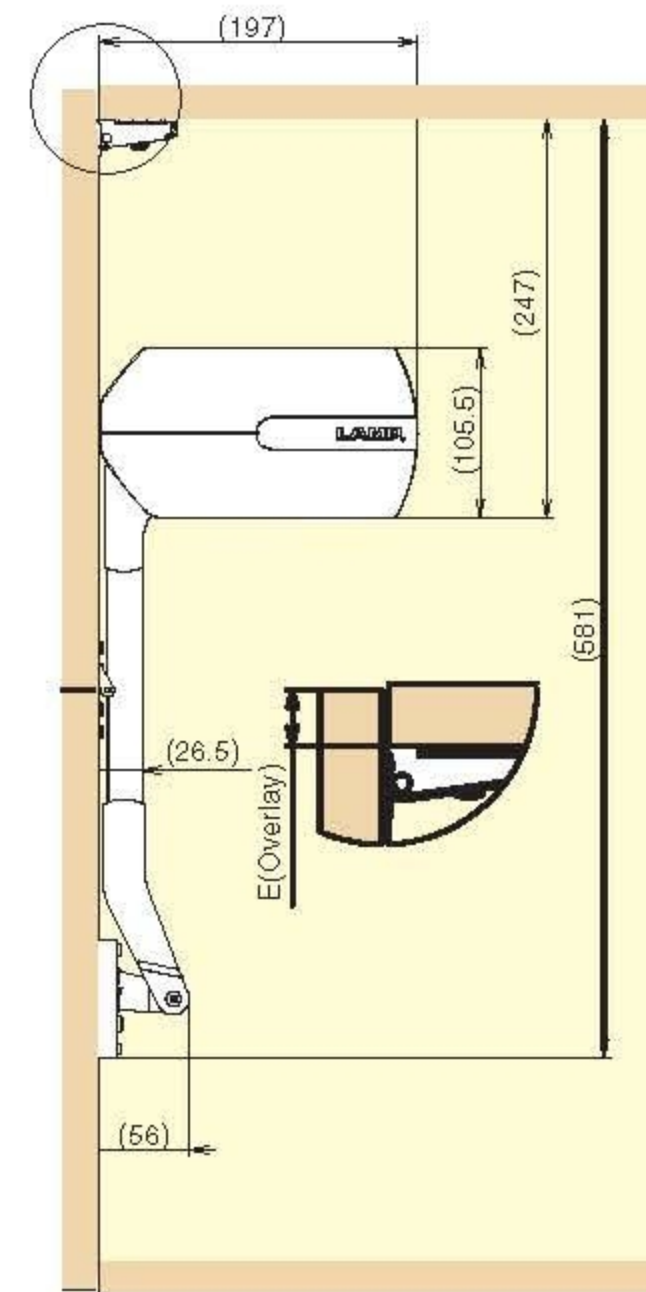

BI-FOLD LIFT ASSIST STAY

HBF-ELAN

■ Features

- Bi-fold door mechanism assists smooth open & close motion.
- Easy installation by using a paper template and multiple adjustments.
- Recommended door size and weight (2 doors/cabinet):
 - Width : Max.1200 mm
 - Height : 320-370 mm/Door
 - Weight : 2.5-6.5 kg/Door

■ Parts Included

- Mounting plate (1 pair)
- Centre hinge (2 pcs)
- Paper template
- Countersunk head tapping screw 3.5×38 for main body (6 pcs)
- Binding head tapping screw 3.5×15 for centre hinge (12 pcs)
- Binding head tapping screw 3.5×27 for mounting plate (4 pcs)
- Truss head screw M4×5 for mounting plate (2 pcs)

■ Sold Separately

- Concealed hinge 120-34/19, 120-34/14, 120-34/9 for 120° opening (P.378~381)
- Mounting plate 100 series for 120° opening (P.391~392)

■ Multiple Adjustments

■ Opening Dimensions

Opening Angle	H: Door Height								
	320			350			370		
	a	b	c	a	b	c	a	b	c
105°	58	364	341	65	348	373	69	314	399
110°	85	364	369	93	344	402	99	303	431
120°	134	359	424	148	330	459	157	270	492