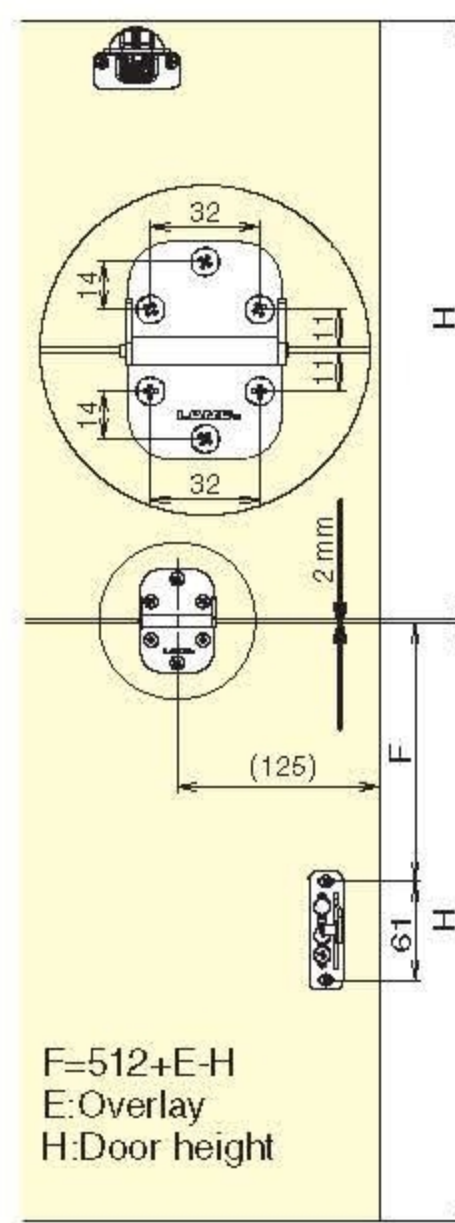

BI-FOLD LIFT ASSIST STAY

HBF-ELAN

■ Features

- Bi-fold door mechanism assists smooth open & close motion.
- Easy installation by using a paper template and multiple adjustments.
- Recommended door size and weight (2 doors/cabinet):
 - Width : Max.1200 mm
 - Height : 320-370 mm/Door
 - Weight : 2.5-6.5 kg/Door

■ Parts Included

- Mounting plate (1 pair)
- Centre hinge (2 pcs)
- Paper template
- Countersunk head tapping screw 3.5×38 for main body (6 pcs)
- Binding head tapping screw 3.5×15 for centre hinge (12 pcs)
- Binding head tapping screw 3.5×27 for mounting plate (4 pcs)
- Truss head screw M4×5 for mounting plate (2 pcs)

■ Sold Separately

- Concealed hinge 120-34/19, 120-34/14, 120-34/9 for 120° opening (P.378~381)
- Mounting plate 100 series for 120° opening (P.391~392)

■ Multiple Adjustments

■ Opening Dimensions

Opening Angle	H: Door Height								
	320			350			370		
	a	b	c	a	b	c	a	b	c
105°	58	364	341	65	348	373	69	314	399
110°	85	364	369	93	344	402	99	303	431
120°	134	359	424	148	330	459	157	270	492