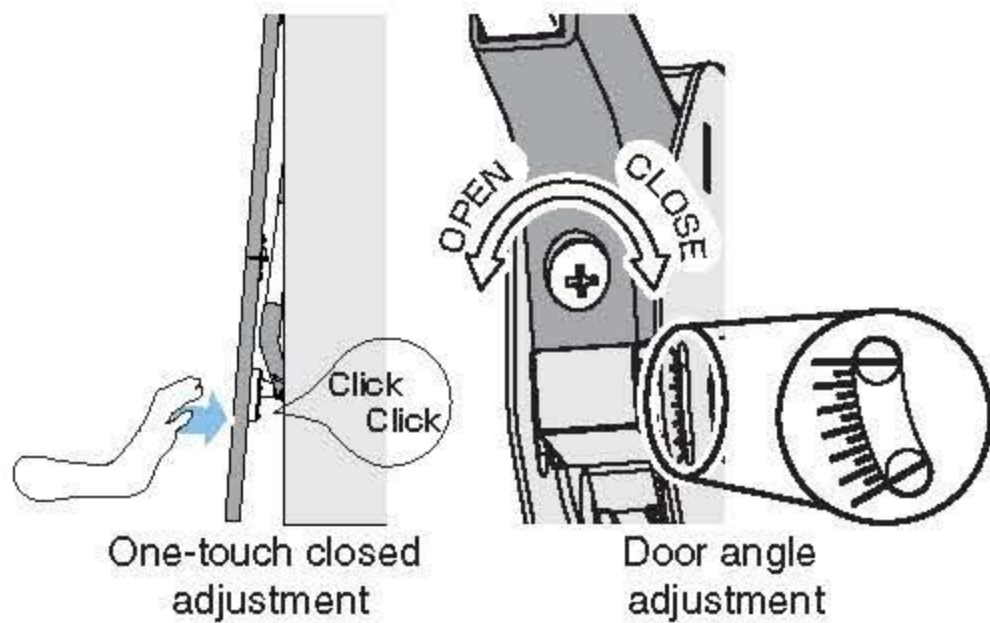

BI-FOLD LIFT ASSIST STAY

HBF-ELAN

■ Features

- Bi-fold door mechanism assists smooth open & close motion.
- Easy installation by using a paper template and multiple adjustments.
- Recommended door size and weight (2 doors/cabinet):
 - Width : Max.1200 mm
 - Height : 320-370 mm/Door
 - Weight : 2.5-6.5 kg/Door

■ Parts Included

- Mounting plate (1 pair)
- Centre hinge (2 pcs)
- Paper template
- Countersunk head tapping screw 3.5×38 for main body (6 pcs)
- Binding head tapping screw 3.5×15 for centre hinge (12 pcs)
- Binding head tapping screw 3.5×27 for mounting plate (4 pcs)
- Truss head screw M4×5 for mounting plate (2 pcs)

■ Sold Separately

- Concealed hinge 120-34/19, 120-34/14, 120-34/9 for 120° opening (P.378~381)
- Mounting plate 100 series for 120° opening (P.391~392)

■ Multiple Adjustments

■ Opening Dimensions

Opening Angle	H: Door Height								
	320			350			370		
	a	b	c	a	b	c	a	b	c
105°	58	364	341	65	348	373	69	314	399
110°	85	364	369	93	344	402	99	303	431
120°	134	359	424	148	330	459	157	270	492