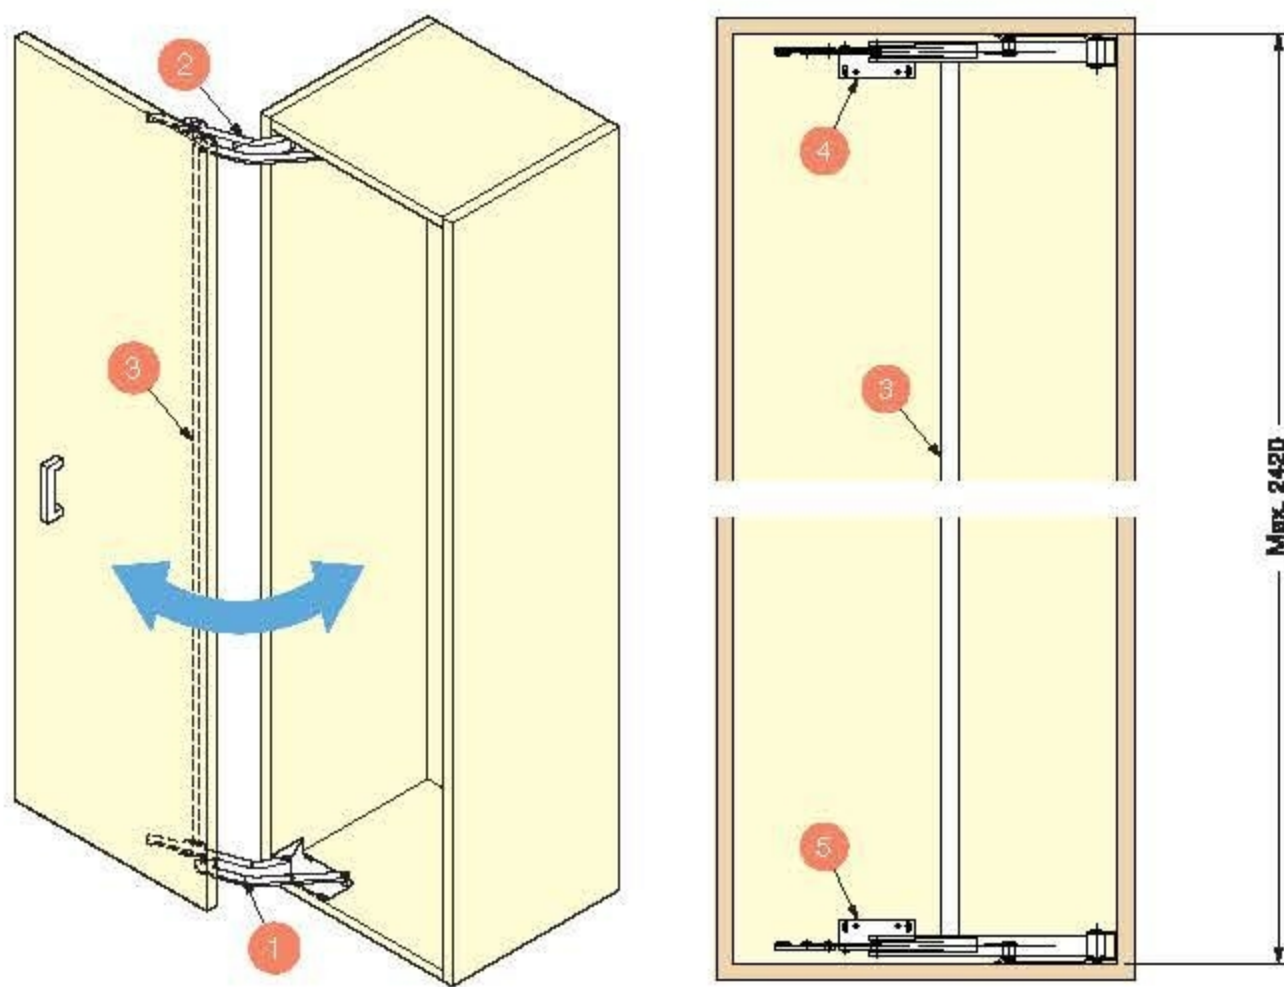

MONOFLAT FAD (FOR MEDIUM SIZE CABINET)

FAD-20

MonoFlat FAD®

Inside Cabinet Width	500~550 mm
Inside Cabinet Height	Max. 2420 mm
Door Thickness	Max. 35 mm
Door Weight	Max. 20 kg/Door

Features

- Lateral opening system for medium size cabinet.
- Doors swings out laterally in a small radius compared to ordinary swing doors, ideal for tight space application.
- Various opening styles and combinations are available.
- Built-in gas spring provides smooth self opening and closing.
- Other "MonoFlat Series" are available.

- MonoFlat FAD-5 for door weight 5 kg
- MonoFlat LIN-X450/600 for door weight 24 kg
- MonoFlat Unison for door weight 30 kg
- MonoFlat FAD-44 for door weight 35 kg
- MonoFlat FAD-54 for door weight 35 kg
- MonoFlat LIN-X1000 for door weight 90 kg

Parts Set (Per Door) Necessary Parts

Item Code	Item Name
250-180-908	FAD-20

Parts Details

No.	Qty	Part Name	Dimensions	Description
1	1 pc	Arm A		<ul style="list-style-type: none"> ● Material Aluminium Alloy/Steel ● Finish Matte Silver
2	1 pc	Arm B		<ul style="list-style-type: none"> ● Material Aluminium Alloy/Steel ● Finish Matte Silver
3	1 pc	Connecting Pipe		<ul style="list-style-type: none"> ● Material Steel ● Finish Matte Silver
4	1 pc	Upper Bracket		<ul style="list-style-type: none"> ● Material Steel ● Finish Matte Silver
5	1 pc	Lower Bracket		<ul style="list-style-type: none"> ● Material Steel ● Finish Matte Silver
6	2 pcs	Pipe Clamp		<ul style="list-style-type: none"> ● Material Steel ● Finish Matte Silver
7	2 pcs	Cap		<ul style="list-style-type: none"> ● Material Polyethylene (PE) ● Colour Black
8	1 pc	Sticker	-	-