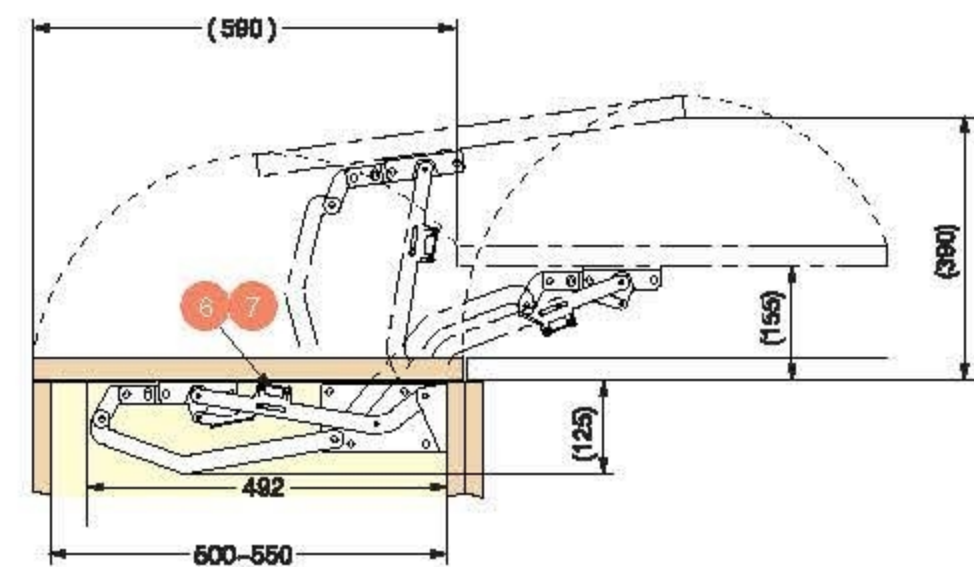

MONOFLAT FAD (FOR MEDIUM SIZE CABINET)

FAD-20

MonoFlat FAD®

Inside Cabinet Width	500~550 mm
Inside Cabinet Height	Max. 2420 mm
Door Thickness	Max. 35 mm
Door Weight	Max. 20 kg/Door

Features

- Lateral opening system for medium size cabinet.
- Doors swings out laterally in a small radius compared to ordinary swing doors, ideal for tight space application.
- Various opening styles and combinations are available.
- Built-in gas spring provides smooth self opening and closing.
- Other "MonoFlat Series" are available.

- MonoFlat FAD-5 for door weight 5 kg
- MonoFlat LIN-X450/600 for door weight 24 kg
- MonoFlat Unison for door weight 30 kg
- MonoFlat FAD-44 for door weight 35 kg
- MonoFlat FAD-54 for door weight 35 kg
- MonoFlat LIN-X1000 for door weight 90 kg

Parts Set (Per Door) Necessary Parts

Item Code	Item Name
250-180-908	FAD-20

Parts Details

No.	Qty	Part Name	Dimensions	Description
1	1 pc	Arm A		<ul style="list-style-type: none"> ● Material Aluminium Alloy/Steel ● Finish Matte Silver
2	1 pc	Arm B		<ul style="list-style-type: none"> ● Material Aluminium Alloy/Steel ● Finish Matte Silver
3	1 pc	Connecting Pipe		<ul style="list-style-type: none"> ● Material Steel ● Finish Matte Silver
4	1 pc	Upper Bracket		<ul style="list-style-type: none"> ● Material Steel ● Finish Matte Silver
5	1 pc	Lower Bracket		<ul style="list-style-type: none"> ● Material Steel ● Finish Matte Silver
6	2 pcs	Pipe Clamp		<ul style="list-style-type: none"> ● Material Steel ● Finish Matte Silver
7	2 pcs	Cap		<ul style="list-style-type: none"> ● Material Polyethylene (PE) ● Colour Black
8	1 pc	Sticker	-	-