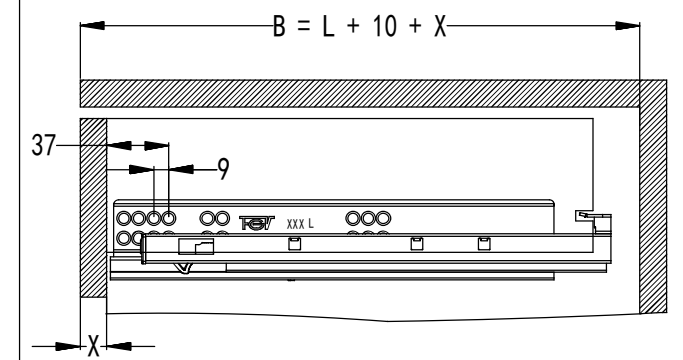

② Installation the connect handle

③ Drawer Mounting

④ Drawer Detachment

Slide Length L	Extension	Min cabinet depth B
250	229	260
300	279	310
350	329	360
400	379	410
450	429	460
500	479	510
550	529	560

A = Drawer depth
 B = Cabinet min internal depth
 K = Cabinet Internal width
 L = Slide nominal length
 X = Front panel thickness

Fixing Dimensions

Fixing Hole Position

Internal Drawer

Drawer with Front