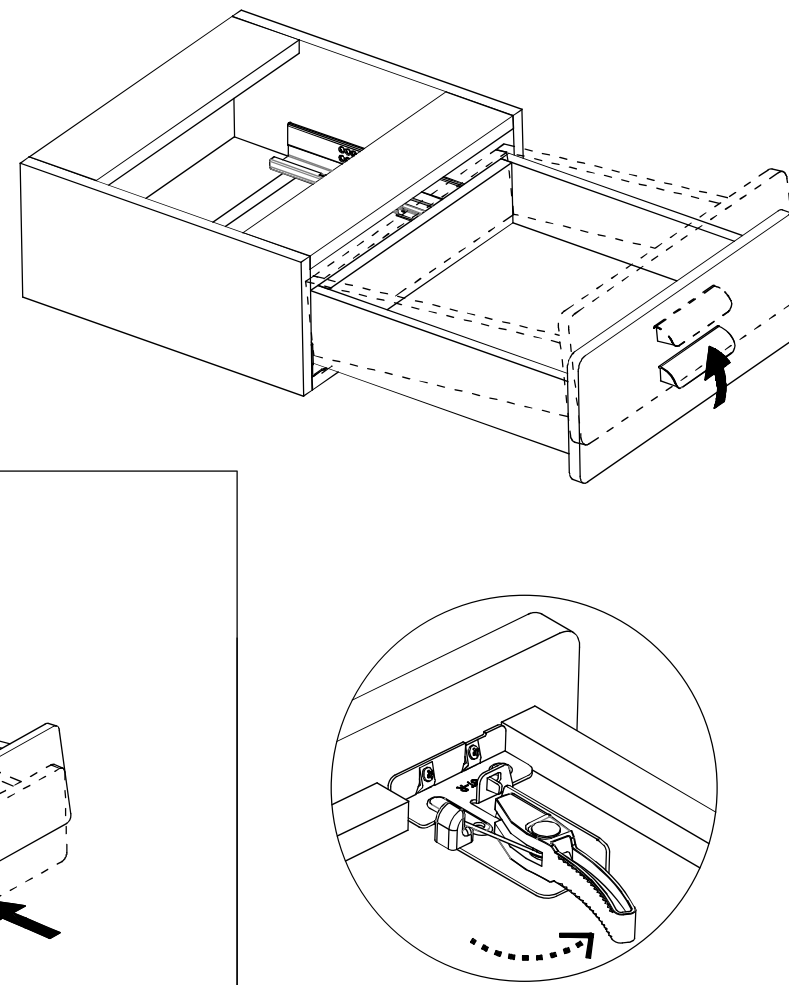

545650 CONCEALED SLIDE FULL EXTENSION 16MM PANEL
INSTALLATION INSTRUCTION

Ref. 545650

545650 CONCEALED SLIDE FULL EXTENSION 16MM PANEL
INSTALLATION INSTRUCTION

Ref. 545650

① Dimensions and drilling of the drawer

② Installation the connect handle

③ Drawer Mounting

④ Drawer Detachment

Slide Length L	Extension	Min cabinet depth B
250	229	260
300	279	310
350	329	360
400	379	410
450	429	460
500	479	510
550	529	560

A = Drawer depth
 B = Cabinet min internal depth
 K = Cabinet Internal width
 L = Slide nominal length
 X = Front panel thickness

Fixing Dimensions

Fixing Hole Position

Internal Drawer

Drawer with Front