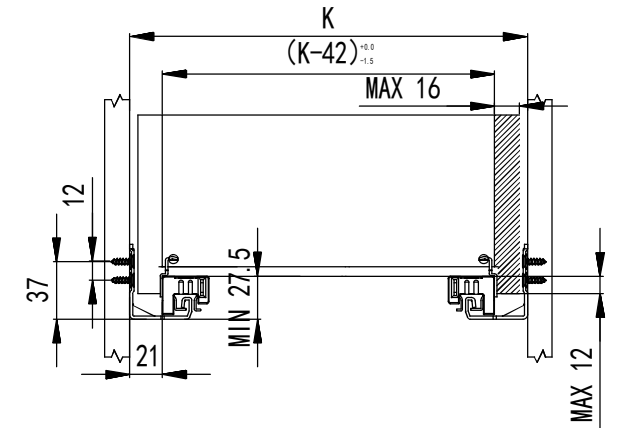

545650 CONCEALED SLIDE FULL EXTENSION 16MM PANEL
INSTALLATION INSTRUCTION

Ref. 545650

545650 CONCEALED SLIDE FULL EXTENSION 16MM PANEL
INSTALLATION INSTRUCTION

Ref. 545650

① Dimensions and drilling of the drawer

② Installation the connect handle

③ Drawer Mounting

④ Drawer Detachment

Slide Length L	Extension	Min cabinet depth B
250	229	260
300	279	310
350	329	360
400	379	410
450	429	460
500	479	510
550	529	560

A = Drawer depth
 B = Cabinet min internal depth
 K = Cabinet Internal width
 L = Slide nominal length
 X = Front panel thickness

Fixing Dimensions

Fixing Hole Position

Internal Drawer

Drawer with Front