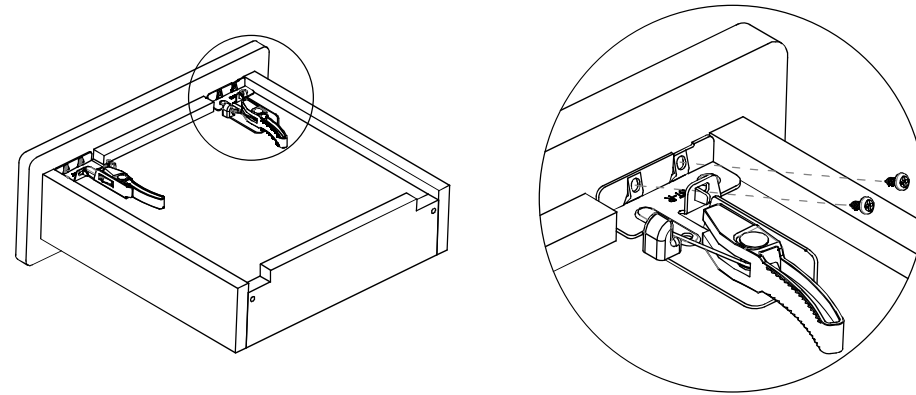

545650 CONCEALED SLIDE FULL EXTENSION 16MM PANEL
INSTALLATION INSTRUCTION

Ref. 545650

545650 CONCEALED SLIDE FULL EXTENSION 16MM PANEL
INSTALLATION INSTRUCTION

Ref. 545650

① Dimensions and drilling of the drawer

② Installation the connect handle

③ Drawer Mounting

④ Drawer Detachment

Slide Length L	Extension	Min cabinet depth B
250	229	260
300	279	310
350	329	360
400	379	410
450	429	460
500	479	510
550	529	560

A = Drawer depth
 B = Cabinet min internal depth
 K = Cabinet Internal width
 L = Slide nominal length
 X = Front panel thickness

Fixing Dimensions

Fixing Hole Position

Internal Drawer

Drawer with Front