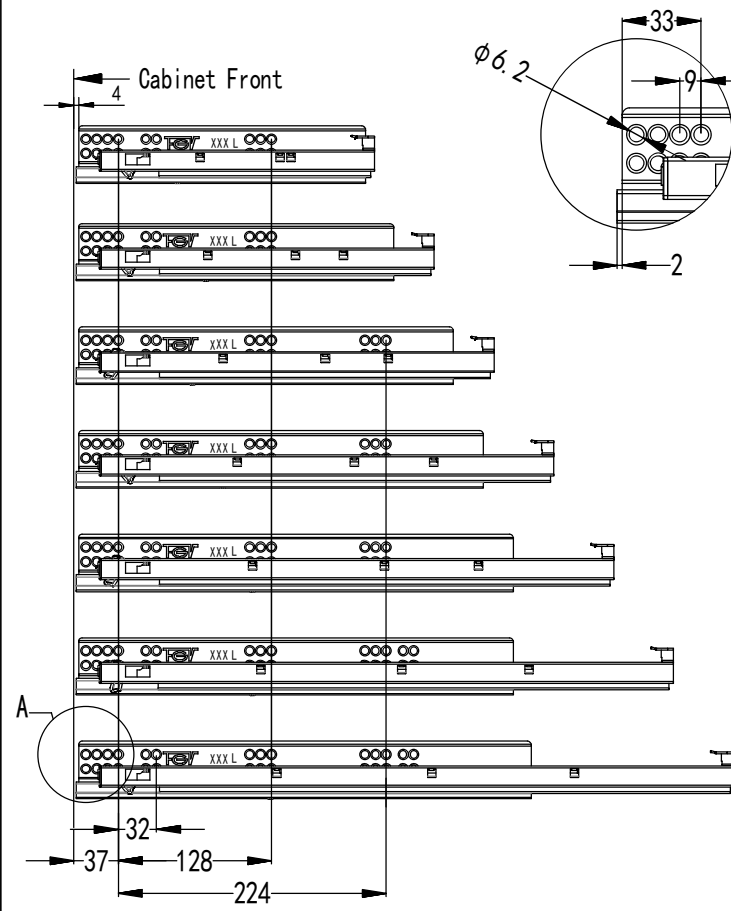

545650 CONCEALED SLIDE FULL EXTENSION 16MM PANEL
INSTALLATION INSTRUCTION

Ref. 545650

545650 CONCEALED SLIDE FULL EXTENSION 16MM PANEL
INSTALLATION INSTRUCTION

Ref. 545650

① Dimensions and drilling of the drawer

② Installation the connect handle

③ Drawer Mounting

④ Drawer Detachment

Slide Length L	Extension	Min cabinet depth B
250	229	260
300	279	310
350	329	360
400	379	410
450	429	460
500	479	510
550	529	560

A = Drawer depth
 B = Cabinet min internal depth
 K = Cabinet Internal width
 L = Slide nominal length
 X = Front panel thickness

Fixing Dimensions

Fixing Hole Position

Internal Drawer

Drawer with Front