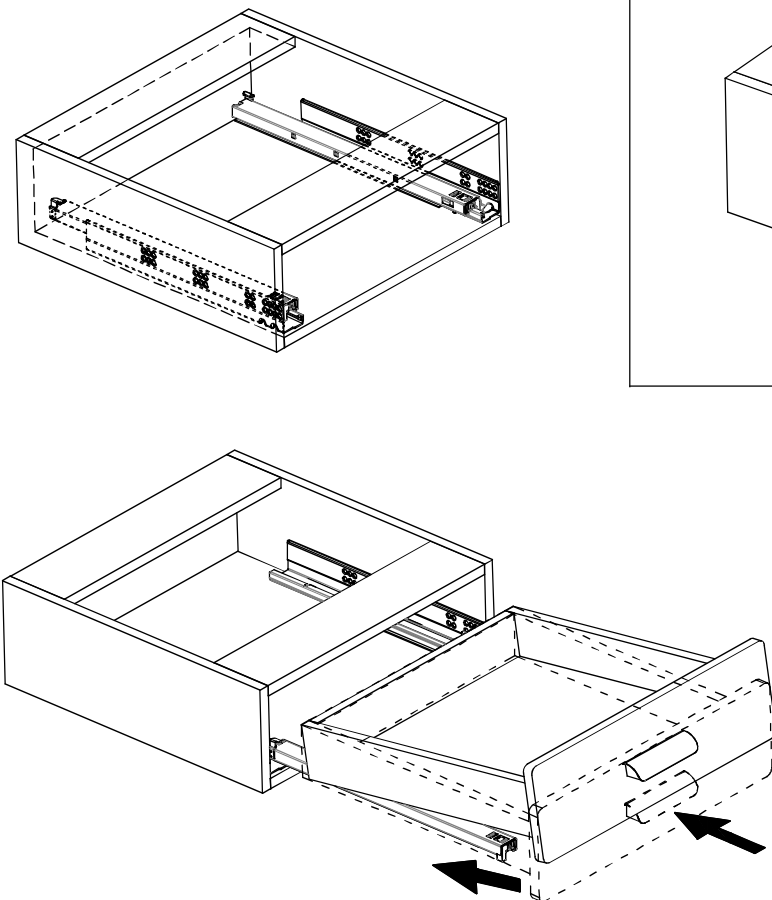

545650 CONCEALED SLIDE FULL EXTENSION 16MM PANEL
INSTALLATION INSTRUCTION

Ref. 545650

545650 CONCEALED SLIDE FULL EXTENSION 16MM PANEL
INSTALLATION INSTRUCTION

Ref. 545650

① Dimensions and drilling of the drawer

② Installation the connect handle

③ Drawer Mounting

④ Drawer Detachment

Slide Length L	Extension	Min cabinet depth B
250	229	260
300	279	310
350	329	360
400	379	410
450	429	460
500	479	510
550	529	560

A = Drawer depth
 B = Cabinet min internal depth
 K = Cabinet Internal width
 L = Slide nominal length
 X = Front panel thickness

Fixing Dimensions

Fixing Hole Position

Internal Drawer

Drawer with Front