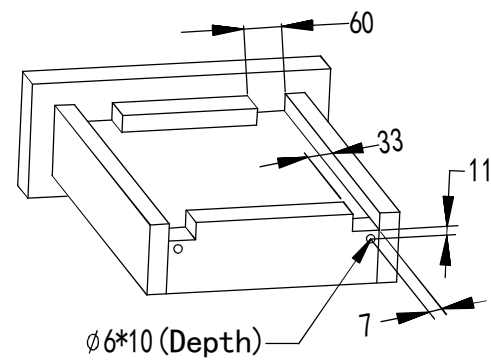

545650 CONCEALED SLIDE FULL EXTENSION 16MM PANEL
INSTALLATION INSTRUCTION

Ref. 545650

545650 CONCEALED SLIDE FULL EXTENSION 16MM PANEL
INSTALLATION INSTRUCTION

Ref. 545650

① Dimensions and drilling of the drawer

② Installation the connect handle

③ Drawer Mounting

④ Drawer Detachment

Slide Length L	Extension	Min cabinet depth B
250	229	260
300	279	310
350	329	360
400	379	410
450	429	460
500	479	510
550	529	560

A = Drawer depth
 B = Cabinet min internal depth
 K = Cabinet Internal width
 L = Slide nominal length
 X = Front panel thickness

Fixing Dimensions

Fixing Hole Position

Internal Drawer

Drawer with Front