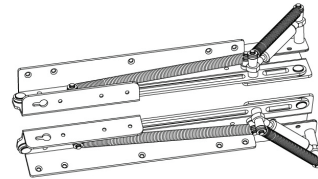

# Shoe Rack Stool ( Soft closing function)

Hidden Folding Support for Shoes Cabinet

**MI-TK168**

## Features:

1. The device was fixed into the side board of the shoes cabinet, the ladder style cabinet and the book cabinet. By doing this, it can realize a right angle between saddling plate and support plate, forming a hidden folding stool. It is of convenience and space saving.
2. There are slow rise and slow decline functions. It is of humanization design.

Material: steel  
Surface: black / silver