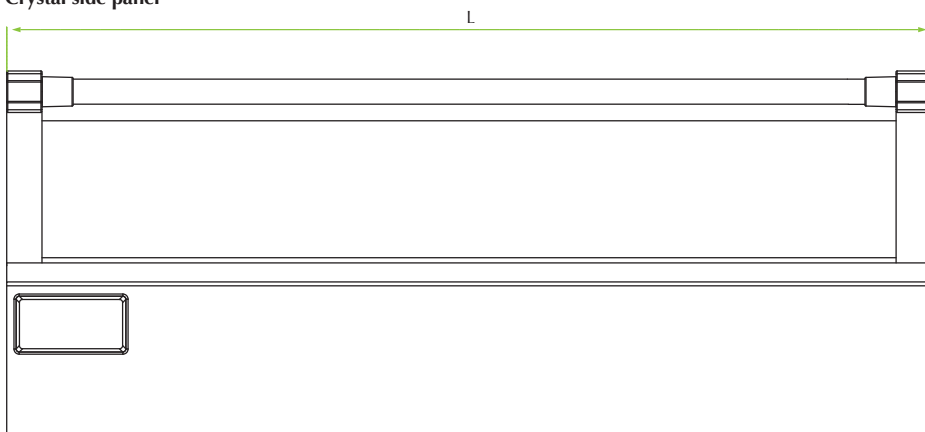

Crystal and steel side panels

Steel side panel in epoxy finish for perfect volume management

Benefits for the industry

- Two standard dimensions 450, 500 mm
- Reversible left/right for less references
- Easy clip-over on railing tube and magnetic retention on the bottom
- Doesn't interfere with front adjustment and self-adapts in height
- Design customisable on request

Crystal side panel for elegant space management

Benefits for the industry

- Two standard dimensions 450, 500 mm
- Very quick assembly slide-in fixing on the back and fixing bracket on the front
- Compatible with standard railing
- Doesn't interfere with front adjustment and self-adapts in height
- Design customisable on request

Steel side panel

Transparent crystal panel

ArtLine crystal panel

Steel side panel

Drawer depth	L
450	429.5
500	475.5

Crystal side panel

Drawer depth	L
450	447
500	497

Values given in mm