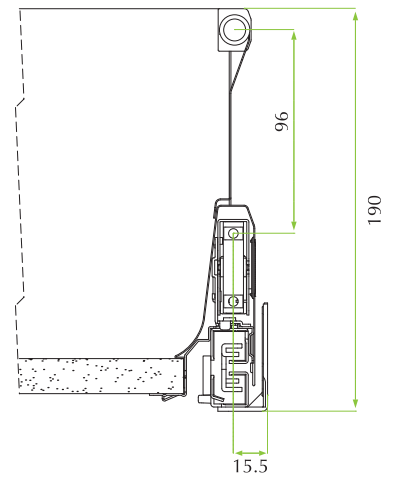

Crystal and steel side panels

Steel side panel in epoxy finish for perfect volume management

Benefits for the industry

- Two standard dimensions 450, 500 mm
- Reversible left/right for less references
- Easy clip-over on railing tube and magnetic retention on the bottom
- Doesn't interfere with front adjustment and self-adapts in height
- Design customisable on request

Crystal side panel for elegant space management

Benefits for the industry

- Two standard dimensions 450, 500 mm
- Very quick assembly slide-in fixing on the back and fixing bracket on the front
- Compatible with standard railing
- Doesn't interfere with front adjustment and self-adapts in height
- Design customisable on request

Steel side panel

Transparent crystal panel

ArtLine crystal panel

Steel side panel

Drawer depth	L
450	429.5
500	475.5

Crystal side panel

Drawer depth	L
450	447
500	497

Values given in mm