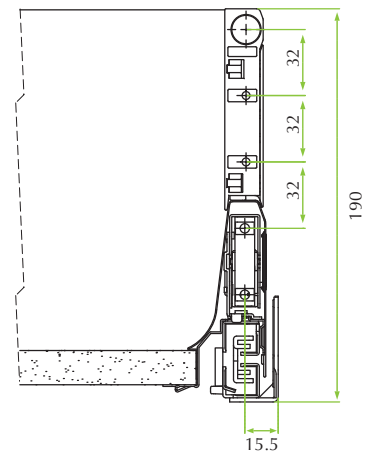

Crystal and steel side panels

Steel side panel in epoxy finish for perfect volume management

Benefits for the industry

- Two standard dimensions 450, 500 mm
- Reversible left/right for less references
- Easy clip-over on railing tube and magnetic retention on the bottom
- Doesn't interfere with front adjustment and self-adapts in height
- Design customisable on request

Each pack contains 5 left and 5 right crystal side panels with front brackets included.

This product needs the use of the H180 back panel (page 20-23) and the railing tubes (page 24-25).

Description

Set of steel side panel 450

Crystal side panel for elegant space management

Benefits for the industry

- Two standard dimensions 450, 500 mm
- Very quick assembly slide-in fixing on the back and fixing bracket on the front
- Compatible with standard railing
- Doesn't interfere with front adjustment and self-adapts in height
- Design customisable on request

Steel side panel

Transparent crystal panel

ArtLine crystal panel

Steel side panel

Drawer depth	L
450	429.5
500	475.5

Crystal side panel

Drawer depth	L
450	447
500	497

Values given in mm