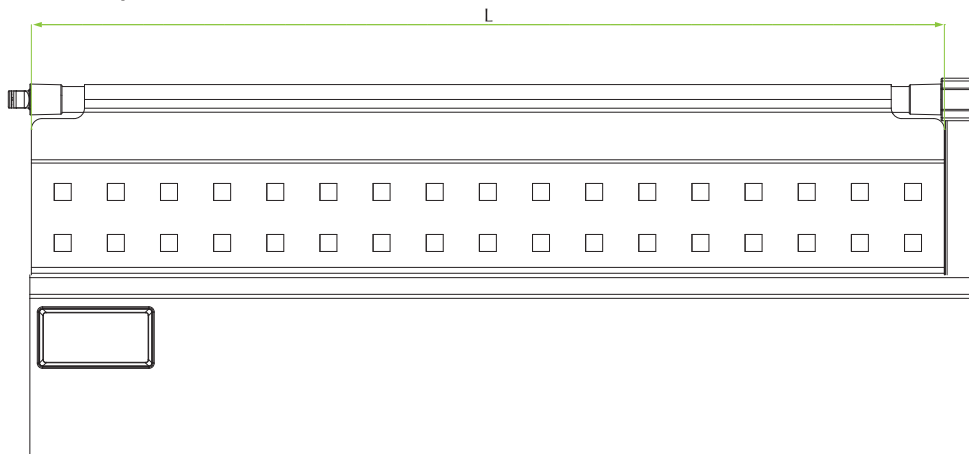

Crystal and steel side panels

Steel side panel in epoxy finish for perfect volume management

Benefits for the industry

- Two standard dimensions 450, 500 mm
- Reversible left/right for less references
- Easy clip-over on railing tube and magnetic retention on the bottom
- Doesn't interfere with front adjustment and self-adapts in height
- Design customisable on request

Crystal side panel for elegant space management

Benefits for the industry

- Two standard dimensions 450, 500 mm
- Very quick assembly slide-in fixing on the back and fixing bracket on the front
- Compatible with standard railing
- Doesn't interfere with front adjustment and self-adapts in height
- Design customisable on request

Steel side panel

Transparent crystal panel

ArtLine crystal panel

Steel side panel

Drawer depth	L
450	429.5
500	475.5

Crystal side panel

Drawer depth	L
450	447
500	497

Values given in mm