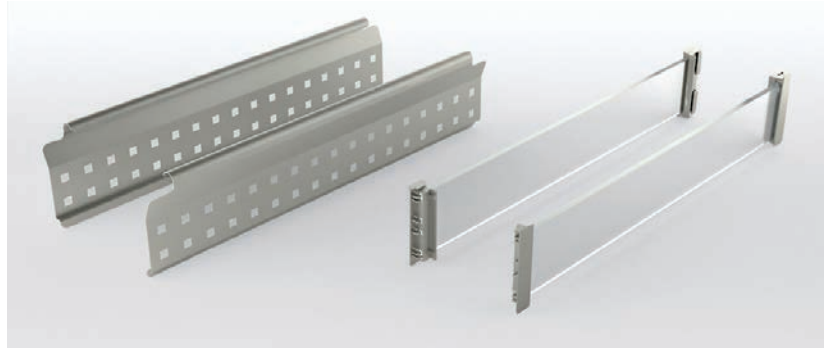

Crystal and steel side panels

Steel side panel in epoxy finish for perfect volume management

Benefits for the industry

- Two standard dimensions 450, 500 mm
- Reversible left/right for less references
- Easy clip-over on railing tube and magnetic retention on the bottom
- Doesn't interfere with front adjustment and self-adapts in height
- Design customisable on request

Benefits for the consumer

- Three metal finishes matching perfectly the drawer finish: Polar White, Silver Champagne and Grey
- Excellent side retention in high drawer applications

Code

58.SXM0.**.45.00000

58.SXM0.**.50.00000

*** colour codes: F1 = Polar White / S6 = Silver Champagne / A6 = Grey.*

Each pack contains 10 steel side panels.

This product needs the use of the H180 back panel (page 20-23) and the railing tubes (page 24-25).

Crystal side panel for elegant space management

Benefits for the industry

- Two standard dimensions 450, 500 mm
- Very quick assembly slide-in fixing on the back and fixing bracket on the front
- Compatible with standard railing
- Doesn't interfere with front adjustment and self-adapts in height
- Design customisable on request