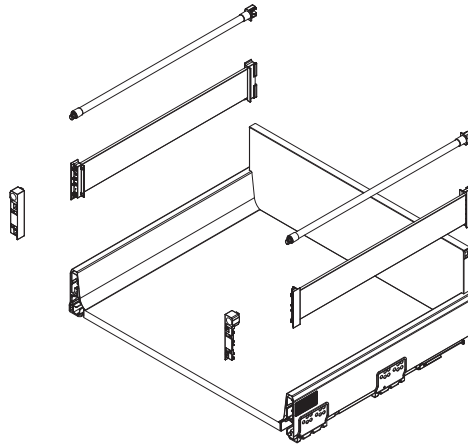

Crystal and steel side panels

Steel side panel in epoxy finish for perfect volume management

Benefits for the industry

- Two standard dimensions 450, 500 mm
- Reversible left/right for less references
- Easy clip-over on railing tube and magnetic retention on the bottom
- Doesn't interfere with front adjustment and self-adapts in height
- Design customisable on request

Crystal side panel for elegant space management

Benefits for the industry

- Two standard dimensions 450, 500 mm
- Very quick assembly slide-in fixing on the back and fixing bracket on the front
- Compatible with standard railing
- Doesn't interfere with front adjustment and self-adapts in height
- Design customisable on request

Steel side panel

Transparent crystal panel

ArtLine crystal panel

Steel side panel

Drawer depth	L
450	429.5
500	475.5

Crystal side panel

Drawer depth	L
450	447
500	497

Values given in mm