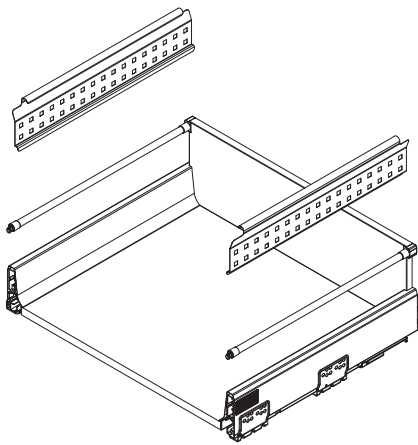

Crystal and steel side panels

Steel side panel in epoxy finish for perfect volume management

Benefits for the industry

- Two standard dimensions 450, 500 mm
- Reversible left/right for less references
- Easy clip-over on railing tube and magnetic retention on the bottom
- Doesn't interfere with front adjustment and self-adapts in height
- Design customisable on request

Crystal side panel for elegant space management

Benefits for the industry

- Two standard dimensions 450, 500 mm
- Very quick assembly slide-in fixing on the back and fixing bracket on the front
- Compatible with standard railing
- Doesn't interfere with front adjustment and self-adapts in height
- Design customisable on request

Steel side panel

Transparent crystal panel

ArtLine crystal panel

Steel side panel

Drawer depth	L
450	429.5
500	475.5

Crystal side panel

Drawer depth	L
450	447
500	497

Values given in mm