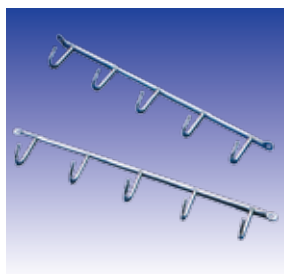

CZJ-440 A - 500mm
500mm ϕ 440 x H(600-900)mm 465mm

CZJ-770C - 750mm
750mm D360 x W675 x H85mm
CZJ-770 - 850mm
850mm D382 x W760 x H85mm
CZJ-770G- 850mm
850mm D410 x W760 x H130mm

PTJ017FL / PTJ017FR
D495 x W865 x
H(600-750)mm
(900mm)

PTJ-018B - 800mm
D280 x W760 x H650mm
800mm

PTJ-017 GA/GB
D480 x W(860-960) x
H560mm
(900-1000mm)

PTJ-009I-150mm
(Side Mounted)
D470 x W110 x
H485mm

CWJ241B
L402 x W40 x H65mm
Wall Hook

a) CWJ-214
 ϕ 16 x L(600~1000)mm
b) CWJ-212K
L22 x W20 x H50mm
c) HS-3
Stainless Steel Hook

BJ001
Wine holder
L930 x W300 x H320mm

a : BJ-002
L340 x W105 x H65mm
b: BJ-005
L340 x W210 x H65mm

Wire Baskets

PTJ-003J - 200mm
D435 x W140 x H430mm
PTJ-003I - 300mm
D435mm x W245mm x H430mm

PTJ-023G - 200mm
D450 x W150 x H535mm
PTJ-023 - 150mm
D390 X W102 X H525mm