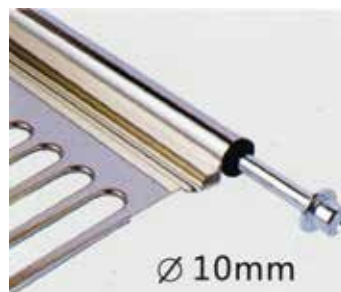

Ø 10mm

MI-A0460CA

Table/Wall Mounted Dish Rack
W568 x 252 x 387mm
(Optional: Utensil / Knife holder)

Wire Baskets

MI-E080520D
W152 x D429 x H486mm
Soft Closing Pull out Basket
with Glass Panels

MI-E080530D
W252 x D429 x H486mm
Soft Closing Pull out Basket
with Glass Panels