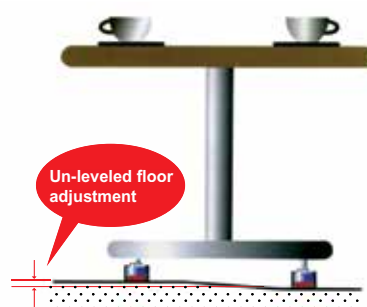

Table & Sofa Legs

FT-6407
100mm
Sofa Leg (Adjustable)
Brushed Satin Nickel

703C
80mm, 100mm, 150mm
Aluminium (Adjustable), Sofa
Leg

A125
100mm
Sofa Leg (Adjustable)
Brushed Satin Nickel

TL-004
700mm/1100mm
Table Leg (Adjustable)
CH, Brushed Satin Nickel, Black

A-888 (Adjustable Leg)
Free space is entirely in
your hands

173.062
Black
Plastic Adjustable Table Leg

*** Indent**
LAMP MKRS
SUS 304 Stainless Steel
Leveling Guide (With Rubber Pad)
Dia : 30,40,50,60,70mm

*** Indent**
LAMP SAJ-30
Self-Adjusting
Leveling Glide