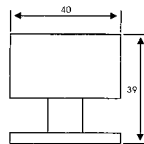

DS-12
Door Stopper
Material: Stainless steel
Finished: SSS, PSS