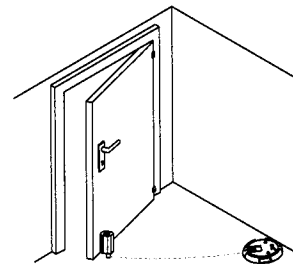

S-S013
SUS 304 Stainless Steel
Stopper
Size: 76mm

F03-020
Stainless Steel
Door Stopper with Catch

DS-12
Door Stopper
Material: Stainless steel
Finished: SSS, PSS

DS-043
SUS 304 Stainless Steel
Door Stopper
Right / Left