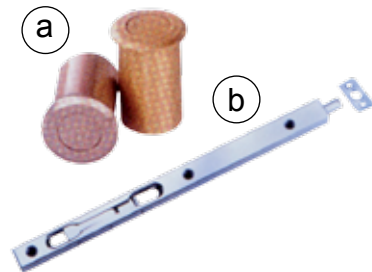

Door Stopper /Bolts/Hooks

L001
Satin Nickel
Concealed Security Latch

FG-2, 4, 6, 12
2" & 4" & 6" & 12"
Hook
Stainless Steel

ST-6129
4" & 6" & 8" & 10" & 12"
Stainless Steel Bolt

AN-5010
Bolt
Brushed Satin Nickel

W-12SS
Stainless Steel Door
Chain

MI-501
Stainless Steel Indicating
Bolt

LAMP NF-60F
Silver Recessed Hook

MI-001
Stainless Steel Hook

DSP-001
(a) Dust Proof Socket
Stainless Steel, Brass Plated

DB-004
(b) Stainless Steel Flush Bolt
6", 8", 10", 12", 18", 24"
Box Type