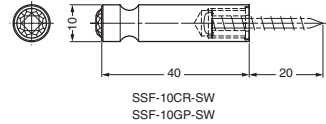

Door Stopper /Bolts/Hooks

VANITY HOOK WITH SWAROVSKI CRYSTAL

LAMP SSF-10-SW

Features

Available in gold or chrome finish with a tip of Swarovski® Crystal.
Parts Included
Pan head tapping screw 3.5×30

Installation

NORDIC RUBBER®

LAMP

Features & Advantages

- Soft silicon rubber to prevent injuries for CHILDREN
- Heavy duty
- Colors will never fade
- Innovative & lively colors matching with your doors & furnitures
- Suitable for use in residential, hotels, hospital, kindergarten, etc....
- Easy to maintain

This hook has been designed with nature in mind and will have a calming effect in any room.
With its matt texture and strong durability it also offers the perfect blend of comfort and practical use.

Dimensions: W25×H75×D35

Load Capacity: 80N / 8.1kgf

Material: Silicone Rubber (Q),
Stainless Steel (SUS304)

Screw mounting type

Colour	BEIGE	BROWN	DARK GREY
Item Code	110-033-277	110-033-278	110-033-279
Item Name	PXB-GN05-111-BE	PXB-GN05-111-BR	PXB-GN05-111-DG

GOMU RANGER® SINGLE

LAMP

Dimensions : W15×H44.5×D50.5
Load Capacity : 100N / 10.2kgf
Material : Silicone Rubber (Q),
Stainless Steel (SUS304)

Colour	LIGHT RED	LIGHT YELLOW	LIGHT GREEN	LIGHT BLUE	WHITE
Item Code	110-033-282	110-033-283	110-033-284	110-033-285	110-033-286
Item Name	PXB-GR05-111-LRD	PXB-GR05-111-LYE	PXB-GR05-111-LGN	PXB-GR05-111-LBU	PXB-GR05-111-WT

Rounded design with light, pastel colours and a soft touch provide the space with a friendly atmosphere.

GOMU RANGER® DOUBLE

LAMP

Dimensions : W15×H75.4×D63.1
Load Capacity : 100N / 10.2kgf
Material : Silicone Rubber (Q),
Stainless Steel (SUS304)