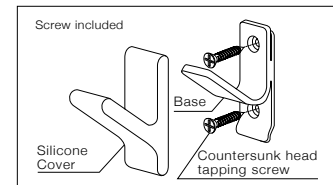

Dimensions: W25×H75×D35

Load Capacity: 80N / 8.1kgf

Material: Silicone Rubber (Q),
Stainless Steel (SUS304)

Screw mounting type