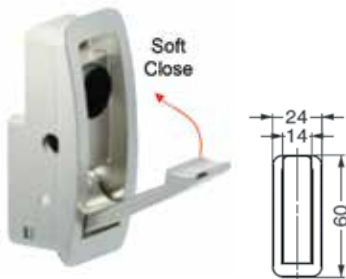

Door Stopper /Bolts/Hooks

L001
Satin Nickel
Concealed Security Latch

FG-2, 4, 6, 12
2" & 4" & 6" & 12"
Hook
Stainless Steel

ST-6129
4" & 6" & 8" & 10" & 12"
Stainless Steel Bolt

AN-5010
Bolt
Brushed Satin Nickel

W-12SS
Stainless Steel Door
Chain

MI-501
Stainless Steel Indicating
Bolt

LAMP NF-60F
Silver Recessed Hook

MI-001
Stainless Steel Hook

DSP-001
(a) Dust Proof Socket
Stainless Steel, Brass Plated

DB-004
(b) Stainless Steel Flush Bolt
6", 8", 10", 12", 18", 24"
Box Type