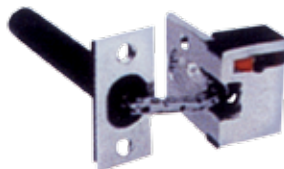

Door Stopper /Bolts/Hooks

L001
Satin Nickel
Concealed Security Latch

FG-2, 4, 6, 12
2" & 4" & 6" & 12"
Hook
Stainless Steel

ST-6129
4" & 6" & 8" & 10" & 12"
Stainless Steel Bolt

AN-5010
Bolt
Brushed Satin Nickel

W-12SS
Stainless Steel Door
Chain

MI-501
Stainless Steel Indicating
Bolt

LAMP NF-60F
Silver Recessed Hook

MI-001
Stainless Steel Hook

DSP-001
(a) Dust Proof Socket
Stainless Steel, Brass Plated

DB-004
(b) Stainless Steel Flush Bolt
6", 8", 10", 12", 18", 24"
Box Type

MI-031
Satin Nickel/
Antique Brass
Door Guard

MI-229
Door Guard With
Chain

Q3A
Stainless Steel Door Bolt