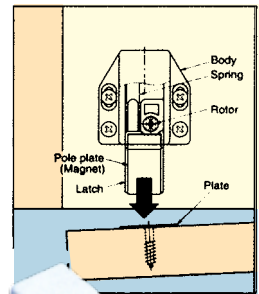

Catches

Strong

Made in Italy