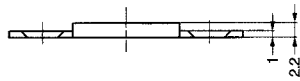

Catches

Strong

Made in Italy