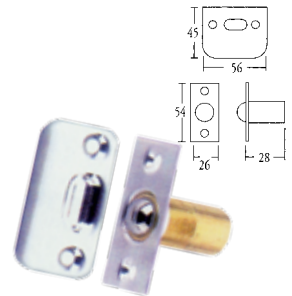

Catches

LAMP MC-159
Ultra Thin Magnetic Catch
4kg

LAMP YN-001P
Ultra Thin Magnetic Catch
2.7kg

LAMP MC-0099
Black, White
Universal Magnet Catch

LAMP ML-120
Magnetic Touch Latch
(Long Stroke), White

MI-277/MI-278
Magnatic Catch
White / Brown
MI-277= 2.5kg
MI-278=5kg

**M-611 (single)
M-612 (double)**
Magnetic Touch Latch
White
Black upon request

BC001 BR
Brass Double Ball Catch
Lenght: 43mm, 50mm,
60mm, 70mm
Colour: Chrome, Brass

MI-032
Adjustable, Ball Catch

JF-11
Roller Catch

SRC-001
Safe Push Latch
ABS Plastic
Black, White

LAMP MLC-130
White / Black
Long Stroke Touch
Latch

Strong

Made in Italy

Italiana K Push
Long Throw Push Catch
37mm
With Magnet / Rubber Head

SRC-009
Adjustable Magnet Catch
(20mm or 40mm)