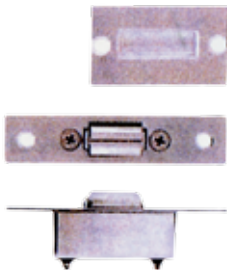

Catches

LAMP MC-159
Ultra Thin Magnetic Catch
4kg

LAMP YN-001P
Ultra Thin Magnetic Catch
2.7kg

LAMP MC-0099
Black, White
Universal Magnet Catch

LAMP ML-120
Magnetic Touch Latch
(Long Stroke), White

MI-277/MI-278
Magnatic Catch
White / Brown
MI-277= 2.5kg
MI-278=5kg

**M-611 (single)
M-612 (double)**
Magnetic Touch Latch
White
Black upon request

BC001 BR
Brass Double Ball Catch
Lenght: 43mm, 50mm,
60mm, 70mm
Colour: Chrome, Brass

MI-032
Adjustable, Ball Catch

JF-11
Roller Catch

SRC-001
Safe Push Latch
ABS Plastic
Black, White

LAMP MLC-130
White / Black
Long Stroke Touch
Latch

Strong

Made in Italy

Italiana K Push
Long Throw Push Catch
37mm
With Magnet / Rubber Head

SRC-009
Adjustable Magnet Catch
(20mm or 40mm)