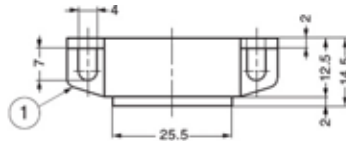

Catches

Strong

Made in Italy